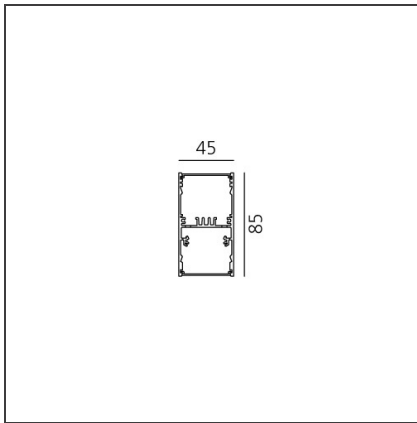

**A.39 Suspension - Direct + Indirect Emission - 2368mm - 36° - 3000K - Dimmable DALI - 6x4 Optics - White**

IP 20 Dimmerable: + -

**DESIGN BY**

Carlotta de Bevilacqua

**DESCRIPTION**

**TECHNICAL DRAWINGS**

**FEATURES**

<b>Article Code:</b>	BH10601	<b>Series:</b>	Indoor
<b>Colour:</b>	White		
<b>Installation:</b>	Suspension, Ceiling		

**DIMENSIONS**

<b>Length:</b>	cm 237
<b>Width:</b>	cm 4.5
<b>Height:</b>	cm 8.5