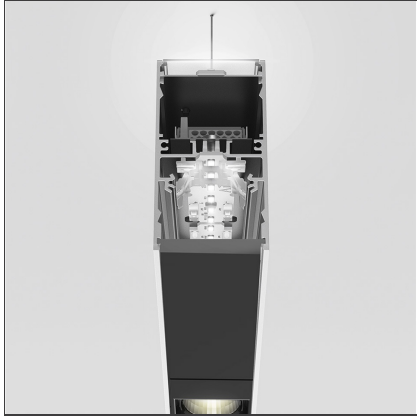

A.39 Suspension - Direct + Indirect Emission - 2368mm - 36° - 3000K - Dimmable DALI - 6x4 Optics - Black

IP 20 Dimmerable: + -

DESIGN BY

Carlotta de Bevilacqua

DESCRIPTION

TECHNICAL DRAWINGS

FEATURES

Article Code:	BH10604	Series:	Indoor
Colour:	Black		
Installation:	Suspension, Ceiling		

DIMENSIONS

Length:	cm 237
Width:	cm 4.5
Height:	cm 8.5

INCLUDED SOURCES

Category:	LED	Color temperature (K):	3000K
Number:	1	Color Tolerance:	MacAdam 2SDCM
Watt:	80W	Service Life:	L90 (20K) 118000h
Type:	0		
Category:	LED	Color temperature (K):	3000K
Number:	1	Color Tolerance:	MacAdam 2SDCM
Watt:	54W	Service Life:	L90 (20K) 118000h
Type:	0		

LUMINAIRE

Watt:	120W	Delivered lumens output (lm):	10539lm
		CCT:	3000K
		Efficiency:	78%
		Efficacy:	87.83lm/W
		CRI:	90
		Dimmable Typology:	Dali

Notes

Screen supplied separately. * Drivers use 2 DALI addresses.

Angle louvre - 90°
corner screen (on
same plane) -
Black
BH44004

A.39 -
Suspension/Ceiling
- Corner (on same
plane) - Black
BH35004

A.39 - Dimmable
Feeding kit
including 2
suspension cables
(5 poles) 2000m
(H)
AT10500