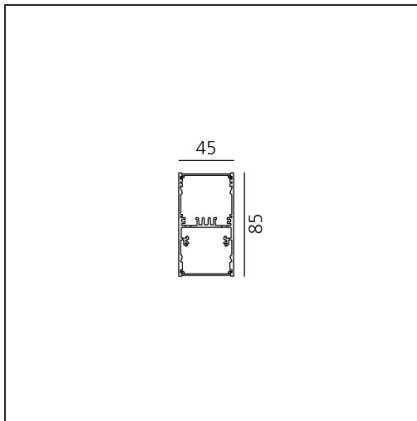

A.39 Suspension - Direct + Indirect Emission - 2368mm - 36° - 3000K - Dimmable DALI - 6x4 Optics - Black

IP 20 Dimmerable: + -

DESIGN BY

Carlotta de Bevilacqua

DESCRIPTION

TECHNICAL DRAWINGS

FEATURES

Article Code:	BH10604	Series:	Indoor
Colour:	Black		
Installation:	Suspension, Ceiling		

DIMENSIONS

Length:	cm 237
Width:	cm 4.5
Height:	cm 8.5

INCLUDED SOURCES

Category:	LED	Color temperature (K):	3000K
Number:	1	Color Tolerance:	MacAdam 2SDCM
Watt:	80W	Service Life:	L90 (20K) 118000h
Type:	0		
Category:	LED	Color temperature (K):	3000K
Number:	1	Color Tolerance:	MacAdam 2SDCM
Watt:	54W	Service Life:	L90 (20K) 118000h
Type:	0		

ACCESSORIES

Louvre - 2368mm
6x4 optics - white
AE43001

Louvre - 2368mm
6x4 optics black
AE43004

A.39 - Mechanical
joint including 1
suspension cable
AT09500

Angle louvre - 90°
corner screen (on
same plane) -
White
BH44001