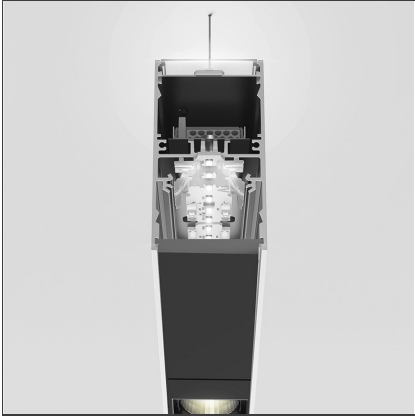

A.39 Suspension - Direct + Indirect Emission - 2368mm - 36° - 3000K - Dimmable DALI - 4x4 Optics - Silver

IP 20  Dimmerable: +  -

DESIGN BY

Carlotta de Bevilacqua

DESCRIPTION

TECHNICAL DRAWINGS

FEATURES

Article Code:	BH14605	Series:	Indoor
Colour:	Silver		
Installation:	Suspension, Ceiling		

DIMENSIONS

Length:	cm 237
Width:	cm 4.5
Height:	cm 8.5

INCLUDED SOURCES

Category:	LED	Color temperature (K):	3000K
Number:	1	Color Tolerance:	MacAdam 2SDCM
Watt:	50W	Service Life:	L90 (20K) 118000h
Type:	0		
Category:	LED	Color temperature (K):	3000K
Number:	1	Color Tolerance:	MacAdam 2SDCM
Watt:	54W	Service Life:	L90 (20K) 118000h
Type:	0		

LUMINAIRE

Watt:	104W	Delivered lumens output (lm):	8997lm
		CCT:	3000K
		Efficiency:	80%
		Efficacy:	86.51lm/W
		CRI:	90
		Dimmable Typology:	Dali

Notes

Screen supplied separately. *Driver uses 1 DALI address

Angle louvre - 90°
corner screen (on
same plane) -
Black
BH44004

A.39 - Dimmable
Feeding kit
including 2
suspension cables
(5 poles) 2000m
(H)
AT10500

A.39 -
Suspension/Ceiling
- Corner (on same
plane) - Silver
BH35005