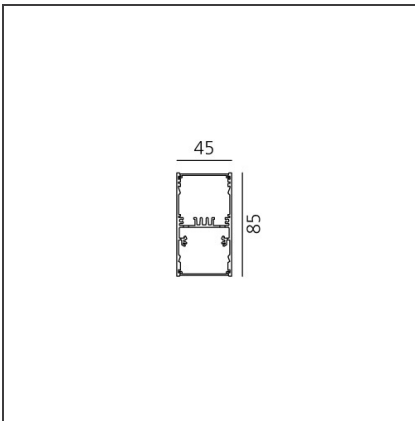

A.39 Suspension - Direct + Indirect Emission - 2368mm - 36° - 3000K - Dimmable DALI - 4x4 Optics - Silver

IP 20  Dimmerable: +  -

DESIGN BY

Carlotta de Bevilacqua

DESCRIPTION

TECHNICAL DRAWINGS

FEATURES

Article Code:	BH14605	Series:	Indoor
Colour:	Silver		
Installation:	Suspension, Ceiling		

DIMENSIONS

Length:	cm 237
Width:	cm 4.5
Height:	cm 8.5

INCLUDED SOURCES

Category:	LED	Color temperature (K):	3000K
Number:	1	Color Tolerance:	MacAdam 2SDCM
Watt:	50W	Service Life:	L90 (20K) 118000h
Type:	0		
Category:	LED	Color temperature (K):	3000K
Number:	1	Color Tolerance:	MacAdam 2SDCM
Watt:	54W	Service Life:	L90 (20K) 118000h
Type:	0		

ACCESSORIES

Louvre - 2368mm
4x4 optics white
AE42001

Louvre - 2368mm
4x4 optics black
AE42004

A.39 - Mechanical
joint including 1
suspension cable
AT09500

Angle louvre - 90°
corner screen (on
same plane) -
White
BH44001