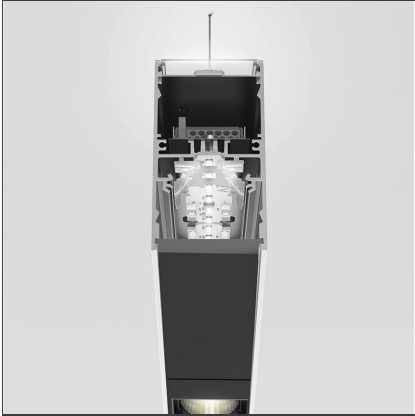

A.39 Suspension - Direct + Indirect Emission - 2368mm - 20° - 3000K - Dimmable DALI - 6x4 Optics - White

IP 20  Dimmerable: +  -

DESIGN BY

Carlotta de Bevilacqua

DESCRIPTION

TECHNICAL DRAWINGS

FEATURES

Article Code:	BH10201	Series:	Indoor
Colour:	White		
Installation:	Suspension, Ceiling		

DIMENSIONS

Length:	cm 237
Width:	cm 4.5
Height:	cm 8.5

INCLUDED SOURCES

Category:	LED	Color temperature (K):	3000K
Number:	1	Color Tolerance:	MacAdam 2SDCM
Watt:	80W	Service Life:	L90 (20K) 118000h
Type:	0		
Category:	LED	Color temperature (K):	3000K
Number:	1	Color Tolerance:	MacAdam 2SDCM
Watt:	54W	Service Life:	L90 (20K) 118000h
Type:	0		

LUMINAIRE

Watt:	124W	Delivered lumens output (lm):	10857lm
		CCT:	3000K
		Efficiency:	81%
		Efficacy:	87.56lm/W
		CRI:	90
		Dimmable Typology:	Dali

Notes

Screen supplied separately. * Drivers use 2 DALI addresses.

ACCESSORIES

Louvre - 2368mm
6x4 optics - white
AE43001

Louvre - 2368mm
6x4 optics black
AE43004

A.39 - Mechanical
joint including 1
suspension cable
AT09500

Sharping wall
grazer lens Kit
(4pcs) - 26°x70°
elliptical lenses kit.
It has to be used
on top of S 20°
reflectors to get
an elliptical beam
(greter axis along
the module
length). It contains
4 lenses.
AF06000