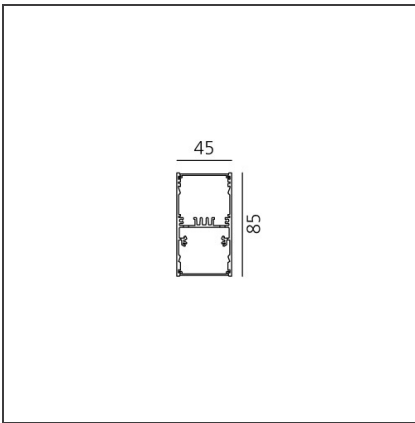

A.39 Suspension - Direct + Indirect Emission - 2368mm - 20° - 3000K - Dimmable DALI - 6x4 Optics - White

IP 20  Dimmerable: +  -

DESIGN BY

Carlotta de Bevilacqua

DESCRIPTION

TECHNICAL DRAWINGS

FEATURES

Article Code:	BH10201	Series:	Indoor
Colour:	White		
Installation:	Suspension, Ceiling		

DIMENSIONS

Length:	cm 237
Width:	cm 4.5
Height:	cm 8.5

INCLUDED SOURCES

Category:	LED	Color temperature (K):	3000K
Number:	1	Color Tolerance:	MacAdam 2SDCM
Watt:	80W	Service Life:	L90 (20K) 118000h
Type:	0		
Category:	LED	Color temperature (K):	3000K
Number:	1	Color Tolerance:	MacAdam 2SDCM
Watt:	54W	Service Life:	L90 (20K) 118000h
Type:	0		