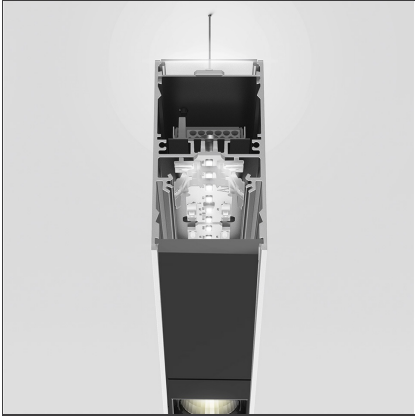

**A.39 Suspension - Direct + Indirect Emission - 2368mm - 20° - 3000K - Dimmable DALI - 4x4 Optics - Silver**

IP 20 Dimmerable:

**DESIGN BY**

Carlotta de Bevilacqua

**DESCRIPTION**

**TECHNICAL DRAWINGS**

**FEATURES**

|                      |                     |                |        |
|----------------------|---------------------|----------------|--------|
| <b>Article Code:</b> | BH14205             | <b>Series:</b> | Indoor |
| <b>Colour:</b>       | Silver              |                |        |
| <b>Installation:</b> | Suspension, Ceiling |                |        |

**DIMENSIONS**

|                |        |
|----------------|--------|
| <b>Length:</b> | cm 237 |
| <b>Width:</b>  | cm 4.5 |
| <b>Height:</b> | cm 8.5 |

**INCLUDED SOURCES**

|                  |     |                               |                   |
|------------------|-----|-------------------------------|-------------------|
| <b>Category:</b> | LED | <b>Color temperature (K):</b> | 3000K             |
| <b>Number:</b>   | 1   | <b>Color Tolerance:</b>       | MacAdam 2SDCM     |
| <b>Watt:</b>     | 50W | <b>Service Life:</b>          | L90 (20K) 118000h |
| <b>Type:</b>     | 0   |                               |                   |
| <b>Category:</b> | LED | <b>Color temperature (K):</b> | 3000K             |
| <b>Number:</b>   | 1   | <b>Color Tolerance:</b>       | MacAdam 2SDCM     |
| <b>Watt:</b>     | 54W | <b>Service Life:</b>          | L90 (20K) 118000h |
| <b>Type:</b>     | 0   |                               |                   |

Sharping wall  
grazer lens Kit  
(4pcs) - 26°x70°  
elliptical lenses kit.  
It has to be used  
on top of S 20°  
reflectors to get  
an elliptical beam  
(greter axis along  
the module  
length). It contains  
4 lenses.  
AF06000