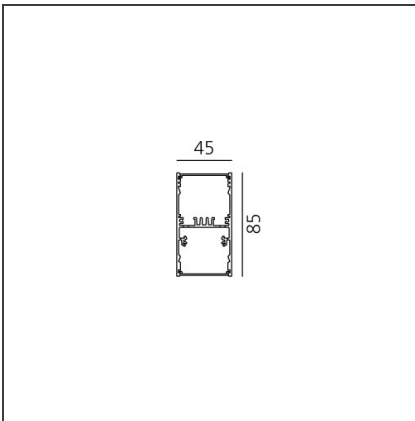

**A.39 Suspension - Direct + Indirect Emission - 2368mm - 20° - 3000K - Dimmable DALI - 4x4 Optics - Silver**

IP 20 Dimmerable:

**DESIGN BY**

Carlotta de Bevilacqua

**DESCRIPTION**

**TECHNICAL DRAWINGS**

**FEATURES**

|                      |                     |                |        |
|----------------------|---------------------|----------------|--------|
| <b>Article Code:</b> | BH14205             | <b>Series:</b> | Indoor |
| <b>Colour:</b>       | Silver              |                |        |
| <b>Installation:</b> | Suspension, Ceiling |                |        |

**DIMENSIONS**

|                |        |
|----------------|--------|
| <b>Length:</b> | cm 237 |
| <b>Width:</b>  | cm 4.5 |
| <b>Height:</b> | cm 8.5 |

**INCLUDED SOURCES**

|                  |     |                               |                   |
|------------------|-----|-------------------------------|-------------------|
| <b>Category:</b> | LED | <b>Color temperature (K):</b> | 3000K             |
| <b>Number:</b>   | 1   | <b>Color Tolerance:</b>       | MacAdam 2SDCM     |
| <b>Watt:</b>     | 50W | <b>Service Life:</b>          | L90 (20K) 118000h |
| <b>Type:</b>     | 0   |                               |                   |
| <b>Category:</b> | LED | <b>Color temperature (K):</b> | 3000K             |
| <b>Number:</b>   | 1   | <b>Color Tolerance:</b>       | MacAdam 2SDCM     |
| <b>Watt:</b>     | 54W | <b>Service Life:</b>          | L90 (20K) 118000h |
| <b>Type:</b>     | 0   |                               |                   |