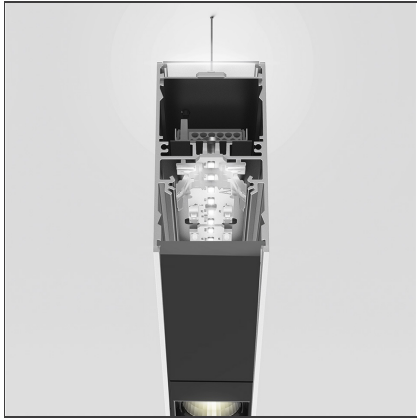

A.39 Suspension - Direct + Indirect Emission - 1184mm - 52° - 4000K - Dimmable DALI - 3x4 Optics - Silver

IP 20  Dimmerable: +  -

DESIGN BY

Carlotta de Bevilacqua

DESCRIPTION

TECHNICAL DRAWINGS

FEATURES

Article Code:	BH09105	Series:	Indoor
Colour:	Silver		
Installation:	Suspension, Ceiling		

DIMENSIONS

Length:	cm 118
Width:	cm 4.5
Height:	cm 8.5

INCLUDED SOURCES

Category:	LED	Color temperature (K):	4000K
Number:	1	Color Tolerance:	MacAdam 2SDCM
Watt:	38W	Service Life:	L90 (20K) 118000h
Type:	4		
Category:	LED	Color temperature (K):	4000K
Number:	1	Color Tolerance:	MacAdam 2SDCM
Watt:	26W	Service Life:	L90 (20K) 118000h
Type:	0		

LUMINAIRE

Watt:	64W	Delivered lumens output (lm):	5652lm
		CCT:	4000K
		Efficiency:	79%
		Efficacy:	88.32lm/W
		CRI:	90
		Dimmable Typology:	Dali

Notes

Screen supplied separately. *Driver uses 1 DALI address

Angle louvre - 90°
corner screen (on
same plane) -
Black
BH44004

A.39 - Dimmable
Feeding kit
including 2
suspension cables
(5 poles) 2000m
(H)
AT10500

A.39 -
Suspension/Ceiling
- Corner (on same
plane) - Silver
BH35005