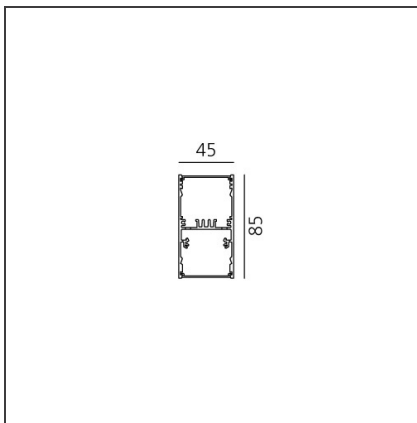

A.39 Suspension - Direct + Indirect Emission - 1184mm - 52° - 4000K - Dimmable DALI - 3x4 Optics - Silver

IP 20  Dimmerable: +  -

DESIGN BY

Carlotta de Bevilacqua

DESCRIPTION

TECHNICAL DRAWINGS

FEATURES

Article Code:	BH09105	Series:	Indoor
Colour:	Silver		
Installation:	Suspension, Ceiling		

DIMENSIONS

Length:	cm 118
Width:	cm 4.5
Height:	cm 8.5

INCLUDED SOURCES

Category:	LED	Color temperature (K):	4000K
Number:	1	Color Tolerance:	MacAdam 2SDCM
Watt:	38W	Service Life:	L90 (20K) 118000h
Type:	4		
Category:	LED	Color temperature (K):	4000K
Number:	1	Color Tolerance:	MacAdam 2SDCM
Watt:	26W	Service Life:	L90 (20K) 118000h
Type:	0		

ACCESSORIES

Louvre - 1184mm
3x4 optics white
AE41001

Louvre - 1184mm
3x4 optics black
AE41004

A.39 - Mechanical
joint including 1
suspension cable
AT09500

Angle louvre - 90°
corner screen (on
same plane) -
White
BH44001