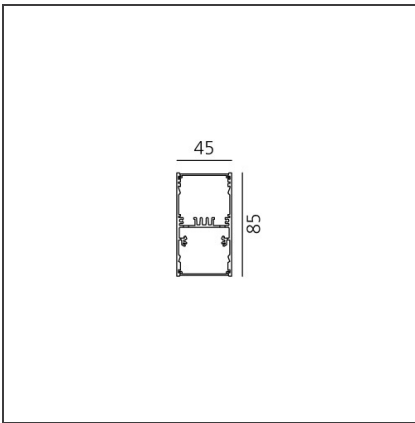

A.39 Suspension - Direct + Indirect Emission - 1184mm - 52° - 4000K - Dimmable DALI - 3x4 Optics - Black

IP 20 Dimmerable:

DESIGN BY

Carlotta de Bevilacqua

DESCRIPTION

TECHNICAL DRAWINGS

FEATURES

Article Code:	BH09104	Series:	Indoor
Colour:	Black		
Installation:	Suspension, Ceiling		

DIMENSIONS

Length:	cm 118
Width:	cm 4.5
Height:	cm 8.5

INCLUDED SOURCES

Category:	LED	Color temperature (K):	4000K
Number:	1	Color Tolerance:	MacAdam 2SDCM
Watt:	38W	Service Life:	L90 (20K) 118000h
Type:	4		
Category:	LED	Color temperature (K):	4000K
Number:	1	Color Tolerance:	MacAdam 2SDCM
Watt:	26W	Service Life:	L90 (20K) 118000h
Type:	0		

ACCESSORIES

Louvre - 1184mm
3x4 optics white
AE41001

Louvre - 1184mm
3x4 optics black
AE41004

A.39 - Mechanical
joint including 1
suspension cable
AT09500

Angle louvre - 90°
corner screen (on
same plane) -
White
BH44001