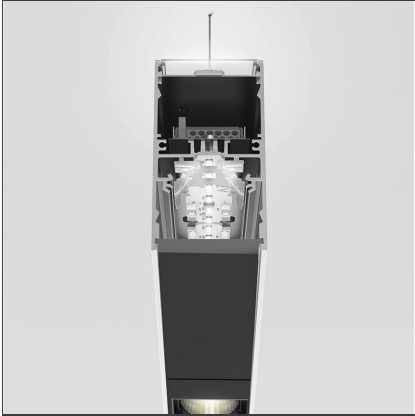

A.39 Suspension - Direct + Indirect Emission - 1184mm - 52° - 4000K - Dimmable DALI - 3x4 Optics - Black

IP 20 Dimmerable:

DESIGN BY

Carlotta de Bevilacqua

DESCRIPTION

TECHNICAL DRAWINGS

FEATURES

Article Code:	BH09104	Series:	Indoor
Colour:	Black		
Installation:	Suspension, Ceiling		

DIMENSIONS

Length:	cm 118
Width:	cm 4.5
Height:	cm 8.5

INCLUDED SOURCES

Category:	LED	Color temperature (K):	4000K
Number:	1	Color Tolerance:	MacAdam 2SDCM
Watt:	38W	Service Life:	L90 (20K) 118000h
Type:	4		
Category:	LED	Color temperature (K):	4000K
Number:	1	Color Tolerance:	MacAdam 2SDCM
Watt:	26W	Service Life:	L90 (20K) 118000h
Type:	0		

LUMINAIRE

Watt:	64W	Delivered lumens output (lm):	5652lm
		CCT:	4000K
		Efficiency:	79%
		Efficacy:	88.32lm/W
		CRI:	90
		Dimmable Typology:	Dali

Notes

Screen supplied separately. *Driver uses 1 DALI address

Angle louvre - 90°
corner screen (on
same plane) -
Black
BH44004

A.39 -
Suspension/Ceiling
- Corner (on same
plane) - Black
BH35004

A.39 - Dimmable
Feeding kit
including 2
suspension cables
(5 poles) 2000m
(H)
AT10500