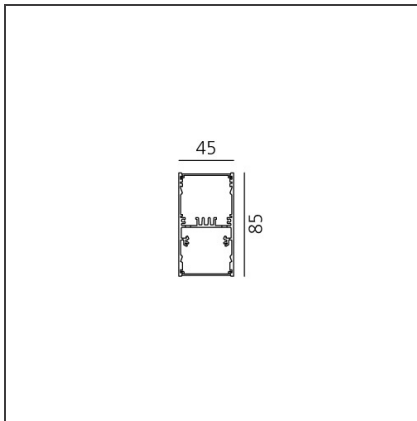

A.39 Suspension - Direct + Indirect Emission - 1184mm - 52° - 4000K - Dimmable DALI - 2x4 Optics - White

IP 20 Dimmerable:

DESIGN BY

Carlotta de Bevilacqua

DESCRIPTION

TECHNICAL DRAWINGS

FEATURES

Article Code:	BH13101	Series:	Indoor
Colour:	White		
Installation:	Suspension, Ceiling		

DIMENSIONS

Length:	cm 118
Width:	cm 4.5
Height:	cm 8.5

INCLUDED SOURCES

Category:	LED	Color temperature (K):	4000K
Number:	1	Color Tolerance:	MacAdam 2SDCM
Watt:	25W	Service Life:	L90 (20K) 118000h
Type:	0		
Category:	LED	Color temperature (K):	4000K
Number:	1	Color Tolerance:	MacAdam 2SDCM
Watt:	26W	Service Life:	L90 (20K) 118000h
Type:	0		

ACCESSORIES

Louvre - 1184mm
2x4 optics white
AE40001

Louvre - 1184mm
2x4 optics black
AE40004

A.39 - Mechanical
joint including 1
suspension cable
AT09500

Angle louvre - 90°
corner screen (on
same plane) -
White
BH44001