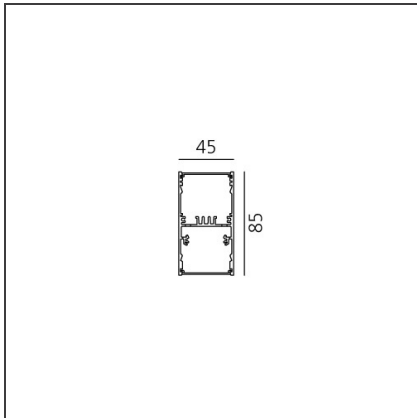

A.39 Suspension - Direct + Indirect Emission - 1184mm - 52° - 3000K - Undimmable - 3x4 Optics - Black

IP 20 

DESIGN BY

Carlotta de Bevilacqua

DESCRIPTION

TECHNICAL DRAWINGS

FEATURES

Article Code:	BH08804	Series:	Indoor
Colour:	Black		
Installation:	Suspension, Ceiling		

DIMENSIONS

Length:	cm 118
Width:	cm 4.5
Height:	cm 8.5

INCLUDED SOURCES

Category:	LED	Color temperature (K):	3000K
Number:	1	Color Tolerance:	MacAdam 2SDCM
Watt:	38W	Service Life:	L90 (20K) 118000h
Type:	0		
Category:	LED	Color temperature (K):	3000K
Number:	1	Color Tolerance:	MacAdam 2SDCM
Watt:	26W	Service Life:	L90 (20K) 118000h
Type:	0		

LUMINAIRE

Watt:	64W	Delivered lumens output (lm):	5352lm
		CCT:	3000K
		Efficiency:	79%
		Efficacy:	83.62lm/W
		CRI:	90

Notes

Screen supplied separately. *Driver uses 1 DALI address

ACCESSORIES

Louvre - 1184mm
3x4 optics white
AE41001

Louvre - 1184mm
3x4 optics black
AE41004

A.39 - Mechanical
joint including 1
suspension cable
AT09500

Angle louvre - 90°
corner screen (on
same plane) -
White
BH44001

Angle louvre - 90°
corner screen (on
same plane) -
Black
BH44004