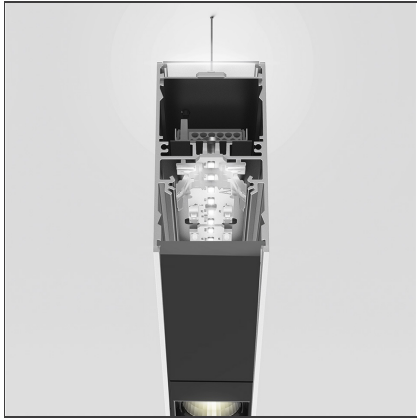

A.39 Suspension - Direct + Indirect Emission - 1184mm - 52° - 3000K - Undimmable - 3x4 Optics - Black

IP 20 

DESIGN BY

Carlotta de Bevilacqua

DESCRIPTION

TECHNICAL DRAWINGS

FEATURES

Article Code:	BH08804	Series:	Indoor
Colour:	Black		
Installation:	Suspension, Ceiling		

DIMENSIONS

Length:	cm 118
Width:	cm 4.5
Height:	cm 8.5

INCLUDED SOURCES

Category:	LED	Color temperature (K):	3000K
Number:	1	Color Tolerance:	MacAdam 2SDCM
Watt:	38W	Service Life:	L90 (20K) 118000h
Type:	0		
Category:	LED	Color temperature (K):	3000K
Number:	1	Color Tolerance:	MacAdam 2SDCM
Watt:	26W	Service Life:	L90 (20K) 118000h
Type:	0		

LUMINAIRE

Watt:	64W	Delivered lumens output (lm):	5352lm
		CCT:	3000K
		Efficiency:	79%
		Efficacy:	83.62lm/W
		CRI:	90

Notes

Screen supplied separately. *Driver uses 1 DALI address

ACCESSORIES

Louvre - 1184mm
3x4 optics white
AE41001

Louvre - 1184mm
3x4 optics black
AE41004

A.39 - Mechanical
joint including 1
suspension cable
AT09500

Angle louvre - 90°
corner screen (on
same plane) -
White
BH44001

Angle louvre - 90°
corner screen (on
same plane) -
Black
BH44004