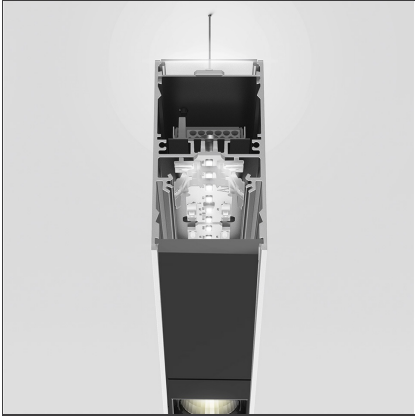

A.39 Suspension - Direct + Indirect Emission - 1184mm - 52° - 3000K - Dimmable DALI - 3x4 Optics - White

IP 20 Dimmerable: + -

DESIGN BY

Carlotta de Bevilacqua

DESCRIPTION

TECHNICAL DRAWINGS

FEATURES

Article Code:	BH09001	Series:	Indoor
Colour:	White		
Installation:	Suspension, Ceiling		

DIMENSIONS

Length:	cm 118
Width:	cm 4.5
Height:	cm 8.5

INCLUDED SOURCES

Category:	LED	Color temperature (K):	3000K
Number:	1	Color Tolerance:	MacAdam 2SDCM
Watt:	38W	Service Life:	L90 (20K) 118000h
Type:	0		
Category:	LED	Color temperature (K):	3000K
Number:	1	Color Tolerance:	MacAdam 2SDCM
Watt:	26W	Service Life:	L90 (20K) 118000h
Type:	0		

LUMINAIRE

Watt:	64W	Delivered lumens output (lm):	5352lm
		CCT:	3000K
		Efficiency:	79%
		Efficacy:	83.62lm/W
		CRI:	90
		Dimmable Typology:	Dali

Notes

Screen supplied separately. *Driver uses 1 DALI address

Angle louvre - 90°
corner screen (on
same plane) -
Black
BH44004

A.39 -
Suspension/Ceiling
- Corner (on same
plane) - White
BH35001

A.39 - Dimmable
Feeding kit
including 2
suspension cables
(5 poles) 2000m
(H)
AT10500