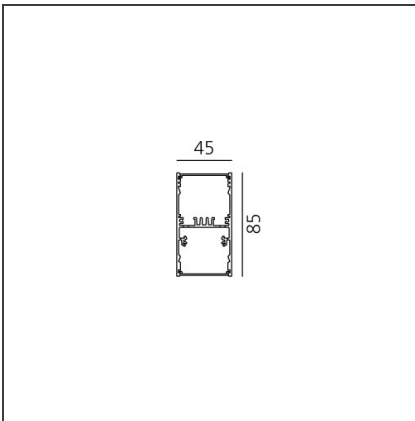

A.39 Suspension - Direct + Indirect Emission - 1184mm - 52° - 3000K - Dimmable DALI - 3x4 Optics - White

IP 20 Dimmerable: + -

DESIGN BY

Carlotta de Bevilacqua

DESCRIPTION

TECHNICAL DRAWINGS

FEATURES

Article Code:	BH09001	Series:	Indoor
Colour:	White		
Installation:	Suspension, Ceiling		

DIMENSIONS

Length:	cm 118
Width:	cm 4.5
Height:	cm 8.5

INCLUDED SOURCES

Category:	LED	Color temperature (K):	3000K
Number:	1	Color Tolerance:	MacAdam 2SDCM
Watt:	38W	Service Life:	L90 (20K) 118000h
Type:	0		
Category:	LED	Color temperature (K):	3000K
Number:	1	Color Tolerance:	MacAdam 2SDCM
Watt:	26W	Service Life:	L90 (20K) 118000h
Type:	0		

ACCESSORIES

Louvre - 1184mm
3x4 optics white
AE41001

Louvre - 1184mm
3x4 optics black
AE41004

A.39 - Mechanical
joint including 1
suspension cable
AT09500

Angle louvre - 90°
corner screen (on
same plane) -
White
BH44001