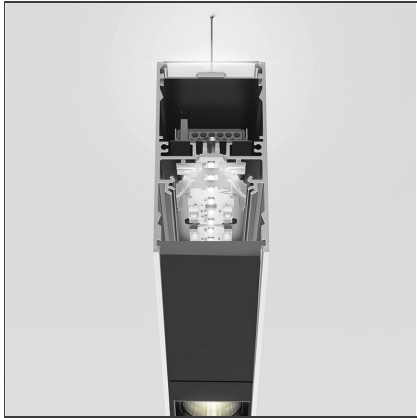

A.39 Suspension - Direct + Indirect Emission - 1184mm - 52° - 3000K - Dimmable DALI - 3x4 Optics - Black

IP 20 Dimmerable: + -

DESIGN BY

Carlotta de Bevilacqua

DESCRIPTION

TECHNICAL DRAWINGS

FEATURES

Article Code:	BH09004	Series:	Indoor
Colour:	Black		
Installation:	Suspension, Ceiling		

DIMENSIONS

Length:	cm 118
Width:	cm 4.5
Height:	cm 8.5

INCLUDED SOURCES

Category:	LED	Color temperature (K):	3000K
Number:	1	Color Tolerance:	MacAdam 2SDCM
Watt:	38W	Service Life:	L90 (20K) 118000h
Type:	0		
Category:	LED	Color temperature (K):	3000K
Number:	1	Color Tolerance:	MacAdam 2SDCM
Watt:	26W	Service Life:	L90 (20K) 118000h
Type:	0		

LUMINAIRE

Watt:	64W	Delivered lumens output (lm):	5352lm
		CCT:	3000K
		Efficiency:	79%
		Efficacy:	83.62lm/W
		CRI:	90
		Dimmable Typology:	Dali

Notes

Screen supplied separately. *Driver uses 1 DALI address

Angle louvre - 90°
corner screen (on
same plane) -
Black
BH44004

A.39 -
Suspension/Ceiling
- Corner (on same
plane) - Black
BH35004

A.39 - Dimmable
Feeding kit
including 2
suspension cables
(5 poles) 2000m
(H)
AT10500