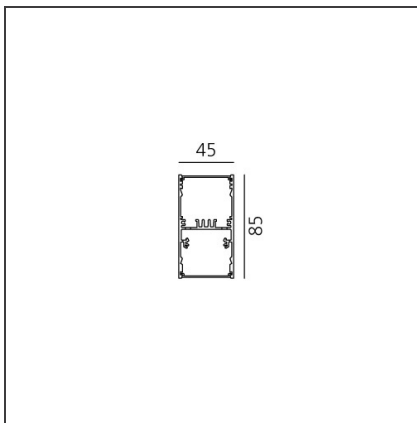

A.39 Suspension - Direct + Indirect Emission - 1184mm - 52° - 3000K - Dimmable DALI - 3x4 Optics - Black

IP 20 Dimmerable: + -

DESIGN BY

Carlotta de Bevilacqua

DESCRIPTION

TECHNICAL DRAWINGS

FEATURES

Article Code:	BH09004	Series:	Indoor
Colour:	Black		
Installation:	Suspension, Ceiling		

DIMENSIONS

Length:	cm 118
Width:	cm 4.5
Height:	cm 8.5

INCLUDED SOURCES

Category:	LED	Color temperature (K):	3000K
Number:	1	Color Tolerance:	MacAdam 2SDCM
Watt:	38W	Service Life:	L90 (20K) 118000h
Type:	0		
Category:	LED	Color temperature (K):	3000K
Number:	1	Color Tolerance:	MacAdam 2SDCM
Watt:	26W	Service Life:	L90 (20K) 118000h
Type:	0		

ACCESSORIES

Louvre - 1184mm
3x4 optics white
AE41001

Louvre - 1184mm
3x4 optics black
AE41004

A.39 - Mechanical
joint including 1
suspension cable
AT09500

Angle louvre - 90°
corner screen (on
same plane) -
White
BH44001