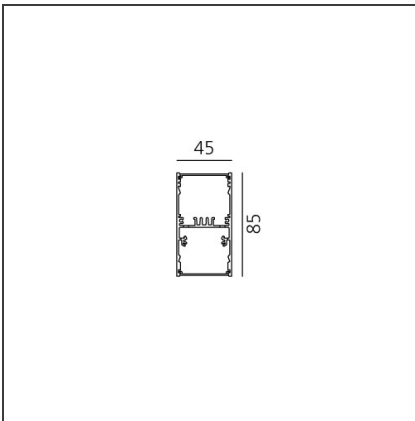

A.39 Suspension - Direct + Indirect Emission - 1184mm - 52° - 3000K - Dimmable DALI - 2x4 Optics - White

IP 20 Dimmerable:

DESIGN BY

Carlotta de Bevilacqua

DESCRIPTION

TECHNICAL DRAWINGS

FEATURES

Article Code:	BH13001	Series:	Indoor
Colour:	White		
Installation:	Suspension, Ceiling		

DIMENSIONS

Length:	cm 118
Width:	cm 4.5
Height:	cm 8.5

INCLUDED SOURCES

Category:	LED	Color temperature (K):	3000K
Number:	1	Color Tolerance:	MacAdam 2SDCM
Watt:	25W	Service Life:	L90 (20K) 118000h
Type:	0		
Category:	LED	Color temperature (K):	3000K
Number:	1	Color Tolerance:	MacAdam 2SDCM
Watt:	26W	Service Life:	L90 (20K) 118000h
Type:	0		

ACCESSORIES

Louvre - 1184mm
2x4 optics white
AE40001

Louvre - 1184mm
2x4 optics black
AE40004

A.39 - Mechanical
joint including 1
suspension cable
AT09500

Angle louvre - 90°
corner screen (on
same plane) -
White
BH44001