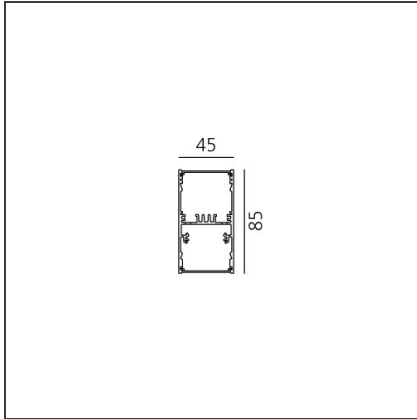

**A.39 Suspension - Direct + Indirect Emission - 1184mm - 36° - 4000K - Undimmable - 2x4 Optics - White**

IP 20

**DESIGN BY**

Carlotta de Bevilacqua

**DESCRIPTION**

**TECHNICAL DRAWINGS**

**FEATURES**

<b>Article Code:</b>	BH12501	<b>Series:</b>	Indoor
<b>Colour:</b>	White		
<b>Installation:</b>	Suspension, Ceiling		

**DIMENSIONS**

<b>Length:</b>	cm 118
<b>Width:</b>	cm 4.5
<b>Height:</b>	cm 8.5

**INCLUDED SOURCES**

<b>Category:</b>	LED	<b>Color temperature (K):</b>	4000K
<b>Number:</b>	1	<b>Color Tolerance:</b>	MacAdam 2SDCM
<b>Watt:</b>	25W	<b>Service Life:</b>	L90 (20K) 118000h
<b>Type:</b>	0		
<b>Category:</b>	LED	<b>Color temperature (K):</b>	4000K
<b>Number:</b>	1	<b>Color Tolerance:</b>	MacAdam 2SDCM
<b>Watt:</b>	26W	<b>Service Life:</b>	L90 (20K) 118000h
<b>Type:</b>	0		

**ACCESSORIES**

Louvre - 1184mm  
2x4 optics white  
AE40001

Louvre - 1184mm  
2x4 optics black  
AE40004

A.39 - Mechanical  
joint including 1  
suspension cable  
AT09500

Angle louvre - 90°  
corner screen (on  
same plane) -  
White  
BH44001