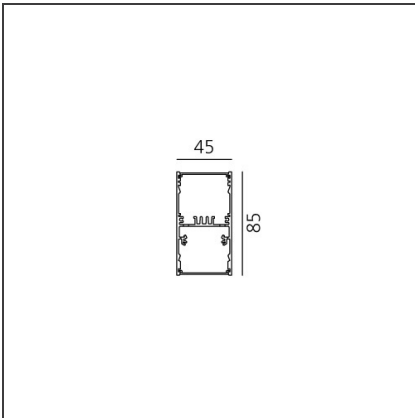

**A.39 Suspension - Direct + Indirect Emission - 1184mm - 36° - 4000K -
Undimmable - 2x4 Optics - Silver**

IP 20 

DESIGN BY

Carlotta de Bevilacqua

DESCRIPTION

TECHNICAL DRAWINGS

FEATURES

Article Code:	BH12505	Series:	Indoor
Colour:	Silver		
Installation:	Suspension, Ceiling		

DIMENSIONS

Length:	cm 118
Width:	cm 4.5
Height:	cm 8.5

INCLUDED SOURCES

Category:	LED	Color temperature (K):	4000K
Number:	1	Color Tolerance:	MacAdam 2SDCM
Watt:	25W	Service Life:	L90 (20K) 118000h
Type:	0		
Category:	LED	Color temperature (K):	4000K
Number:	1	Color Tolerance:	MacAdam 2SDCM
Watt:	26W	Service Life:	L90 (20K) 118000h
Type:	0		

LUMINAIRE

Watt:	53W	Delivered lumens output (lm):	4739lm
		CCT:	4000K
		Efficiency:	80%
		Efficacy:	89.42lm/W
		CRI:	90

Notes

Screen supplied separately. *Driver uses 1 DALI address

ACCESSORIES

Louvre - 1184mm
2x4 optics white
AE40001

Louvre - 1184mm
2x4 optics black
AE40004

A.39 - Mechanical
joint including 1
suspension cable
AT09500

Angle louvre - 90°
corner screen (on
same plane) -
White
BH44001

Angle louvre - 90°
corner screen (on
same plane) -
Black
BH44004