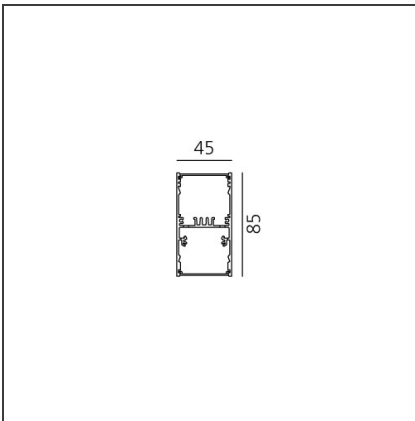

A.39 Suspension - Direct + Indirect Emission - 1184mm - 36° - 4000K - Dimmable DALI - 2x4 Optics - White

IP 20 Dimmerable: + -

DESIGN BY

Carlotta de Bevilacqua

DESCRIPTION

TECHNICAL DRAWINGS

FEATURES

Article Code:	BH12701	Series:	Indoor
Colour:	White		
Installation:	Suspension, Ceiling		

DIMENSIONS

Length:	cm 118
Width:	cm 4.5
Height:	cm 8.5

INCLUDED SOURCES

Category:	LED	Color temperature (K):	4000K
Number:	1	Color Tolerance:	MacAdam 2SDCM
Watt:	25W	Service Life:	L90 (20K) 118000h
Type:	0		
Category:	LED	Color temperature (K):	4000K
Number:	1	Color Tolerance:	MacAdam 2SDCM
Watt:	26W	Service Life:	L90 (20K) 118000h
Type:	0		

ACCESSORIES

Louvre - 1184mm
2x4 optics white
AE40001

Louvre - 1184mm
2x4 optics black
AE40004

A.39 - Mechanical
joint including 1
suspension cable
AT09500

Angle louvre - 90°
corner screen (on
same plane) -
White
BH44001