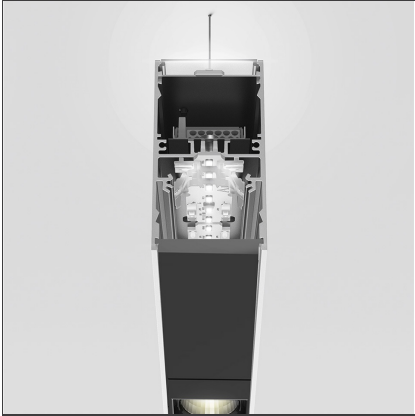

A.39 Suspension - Direct + Indirect Emission - 1184mm - 36° - 4000K - Dimmable DALI - 2x4 Optics - Black

IP 20 Dimmerable: + -

DESIGN BY

Carlotta de Bevilacqua

DESCRIPTION

TECHNICAL DRAWINGS

FEATURES

Article Code:	BH12704	Series:	Indoor
Colour:	Black		
Installation:	Suspension, Ceiling		

DIMENSIONS

Length:	cm 118
Width:	cm 4.5
Height:	cm 8.5

INCLUDED SOURCES

Category:	LED	Color temperature (K):	4000K
Number:	1	Color Tolerance:	MacAdam 2SDCM
Watt:	25W	Service Life:	L90 (20K) 118000h
Type:	0		
Category:	LED	Color temperature (K):	4000K
Number:	1	Color Tolerance:	MacAdam 2SDCM
Watt:	26W	Service Life:	L90 (20K) 118000h
Type:	0		

LUMINAIRE

Watt:	53W	Delivered lumens output (lm):	4739lm
		CCT:	4000K
		Efficiency:	80%
		Efficacy:	89.42lm/W
		CRI:	90
		Dimmable Typology:	Dali

Notes

Screen supplied separately. *Driver uses 1 DALI address

Angle louvre - 90°
corner screen (on
same plane) -
Black
BH44004

A.39 -
Suspension/Ceiling
- Corner (on same
plane) - Black
BH35004

A.39 - Dimmable
Feeding kit
including 2
suspension cables
(5 poles) 2000m
(H)
AT10500