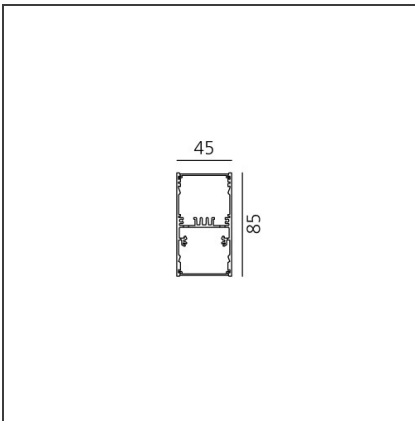

A.39 Suspension - Direct + Indirect Emission - 1184mm - 36° - 4000K - Dimmable DALI - 2x4 Optics - Black

IP 20 Dimmerable: + -

DESIGN BY

Carlotta de Bevilacqua

DESCRIPTION

TECHNICAL DRAWINGS

FEATURES

Article Code:	BH12704	Series:	Indoor
Colour:	Black		
Installation:	Suspension, Ceiling		

DIMENSIONS

Length:	cm 118
Width:	cm 4.5
Height:	cm 8.5

INCLUDED SOURCES

Category:	LED	Color temperature (K):	4000K
Number:	1	Color Tolerance:	MacAdam 2SDCM
Watt:	25W	Service Life:	L90 (20K) 118000h
Type:	0		
Category:	LED	Color temperature (K):	4000K
Number:	1	Color Tolerance:	MacAdam 2SDCM
Watt:	26W	Service Life:	L90 (20K) 118000h
Type:	0		

ACCESSORIES

Louvre - 1184mm
2x4 optics white
AE40001

Louvre - 1184mm
2x4 optics black
AE40004

A.39 - Mechanical
joint including 1
suspension cable
AT09500

Angle louvre - 90°
corner screen (on
same plane) -
White
BH44001