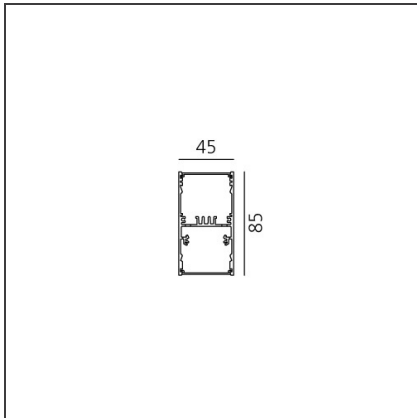

A.39 Suspension - Direct + Indirect Emission - 1184mm - 36° - 3000K - Undimmable - 3x4 Optics - Black

IP 20 

DESIGN BY

Carlotta de Bevilacqua

DESCRIPTION

TECHNICAL DRAWINGS

FEATURES

Article Code:	BH08404	Series:	Indoor
Colour:	Black		
Installation:	Suspension, Ceiling		

DIMENSIONS

Length:	cm 118
Width:	cm 4.5
Height:	cm 8.5

INCLUDED SOURCES

Category:	LED	Color temperature (K):	3000K
Number:	1	Color Tolerance:	MacAdam 2SDCM
Watt:	38W	Service Life:	L90 (20K) 118000h
Type:	0		
Category:	LED	Color temperature (K):	3000K
Number:	1	Color Tolerance:	MacAdam 2SDCM
Watt:	26W	Service Life:	L90 (20K) 118000h
Type:	0		

Louvre - 1184mm
3x4 optics black
AE41004

A.39 - Mechanical
joint including 1
suspension cable
AT09500

Angle louvre - 90°
corner screen (on
same plane) -
White
BH44001

Angle louvre - 90°
corner screen (on
same plane) -
Black
BH44004