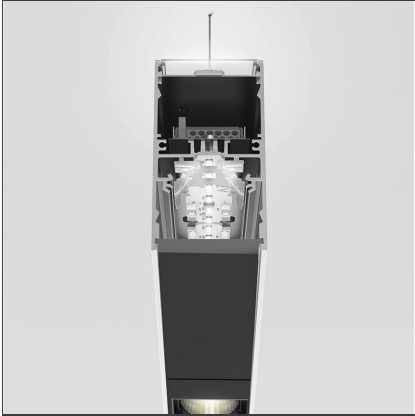

A.39 Suspension - Direct + Indirect Emission - 1184mm - 36° - 3000K - Undimmable - 2x4 Optics - White

IP 20

DESIGN BY

Carlotta de Bevilacqua

DESCRIPTION

TECHNICAL DRAWINGS

FEATURES

Article Code:	BH12401	Series:	Indoor
Colour:	White		
Installation:	Suspension, Ceiling		

DIMENSIONS

Length:	cm 118
Width:	cm 4.5
Height:	cm 8.5

INCLUDED SOURCES

Category:	LED	Color temperature (K):	3000K
Number:	1	Color Tolerance:	MacAdam 2SDCM
Watt:	25W	Service Life:	L90 (20K) 118000h
Type:	0		
Category:	LED	Color temperature (K):	3000K
Number:	1	Color Tolerance:	MacAdam 2SDCM
Watt:	26W	Service Life:	L90 (20K) 118000h
Type:	0		

LUMINAIRE

Watt:	53W	Delivered lumens output (lm):	4499lm
		CCT:	3000K
		Efficiency:	80%
		Efficacy:	84.88lm/W
		CRI:	90

Notes

Screen supplied separately. *Driver uses 1 DALI address

ACCESSORIES

Louvre - 1184mm
2x4 optics white
AE40001

Louvre - 1184mm
2x4 optics black
AE40004

A.39 - Mechanical
joint including 1
suspension cable
AT09500

Angle louvre - 90°
corner screen (on
same plane) -
White
BH44001

Angle louvre - 90°
corner screen (on
same plane) -
Black
BH44004