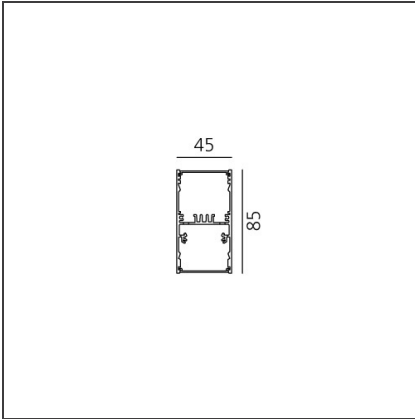

A.39 Suspension - Direct + Indirect Emission - 1184mm - 36° - 3000K - Undimmable - 2x4 Optics - White

IP 20

DESIGN BY

Carlotta de Bevilacqua

DESCRIPTION

TECHNICAL DRAWINGS

FEATURES

Article Code:	BH12401	Series:	Indoor
Colour:	White		
Installation:	Suspension, Ceiling		

DIMENSIONS

Length:	cm 118
Width:	cm 4.5
Height:	cm 8.5

INCLUDED SOURCES

Category:	LED	Color temperature (K):	3000K
Number:	1	Color Tolerance:	MacAdam 2SDCM
Watt:	25W	Service Life:	L90 (20K) 118000h
Type:	0		
Category:	LED	Color temperature (K):	3000K
Number:	1	Color Tolerance:	MacAdam 2SDCM
Watt:	26W	Service Life:	L90 (20K) 118000h
Type:	0		

LUMINAIRE

Watt:	53W	Delivered lumens output (lm):	4499lm
		CCT:	3000K
		Efficiency:	80%
		Efficacy:	84.88lm/W
		CRI:	90

Notes

Screen supplied separately. *Driver uses 1 DALI address

ACCESSORIES

Louvre - 1184mm
2x4 optics white
AE40001

Louvre - 1184mm
2x4 optics black
AE40004

A.39 - Mechanical
joint including 1
suspension cable
AT09500

Angle louvre - 90°
corner screen (on
same plane) -
White
BH44001

Angle louvre - 90°
corner screen (on
same plane) -
Black
BH44004