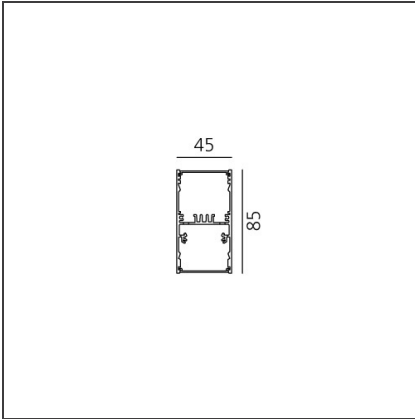

**A.39 Suspension - Direct + Indirect Emission - 1184mm - 36° - 3000K -  
Undimmable - 2x4 Optics - Silver**

IP 20   

**DESIGN BY**

Carlotta de Bevilacqua

**DESCRIPTION**

**TECHNICAL DRAWINGS**

**FEATURES**

<b>Article Code:</b>	BH12405	<b>Series:</b>	Indoor
<b>Colour:</b>	Silver		
<b>Installation:</b>	Suspension, Ceiling		

**DIMENSIONS**

<b>Length:</b>	cm 118
<b>Width:</b>	cm 4.5
<b>Height:</b>	cm 8.5

**INCLUDED SOURCES**

**ACCESSORIES**

Louvre - 1184mm  
2x4 optics white  
AE40001

Louvre - 1184mm  
2x4 optics black  
AE40004

A.39 - Mechanical  
joint including 1  
suspension cable  
AT09500

Angle louvre - 90°  
corner screen (on  
same plane) -  
White  
BH44001