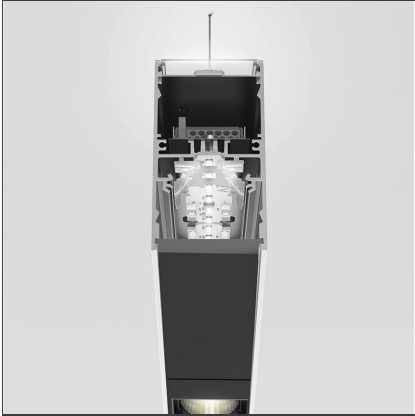

**A.39 Suspension - Direct + Indirect Emission - 1184mm - 36° - 3000K -  
Undimmable - 2x4 Optics - Silver**

IP 20   

**DESIGN BY**

Carlotta de Bevilacqua

**DESCRIPTION**

**TECHNICAL DRAWINGS**

**FEATURES**

<b>Article Code:</b>	BH12405	<b>Series:</b>	Indoor
<b>Colour:</b>	Silver		
<b>Installation:</b>	Suspension, Ceiling		

**DIMENSIONS**

<b>Length:</b>	cm 118
<b>Width:</b>	cm 4.5
<b>Height:</b>	cm 8.5

**INCLUDED SOURCES**

**ACCESSORIES**

Louvre - 1184mm  
2x4 optics white  
AE40001

Louvre - 1184mm  
2x4 optics black  
AE40004

A.39 - Mechanical  
joint including 1  
suspension cable  
AT09500

Angle louvre - 90°  
corner screen (on  
same plane) -  
White  
BH44001

Angle louvre - 90°  
corner screen (on  
same plane) -  
Black  
BH44004

A.39 -  
Undimmable  
Feeding kit  
including 2  
suspension cables  
(3 poles) 2000mm  
(H)  
AT10400

A.39 -  
Suspension/Ceiling  
- Corner (on same  
plane) - Silver  
BH35005