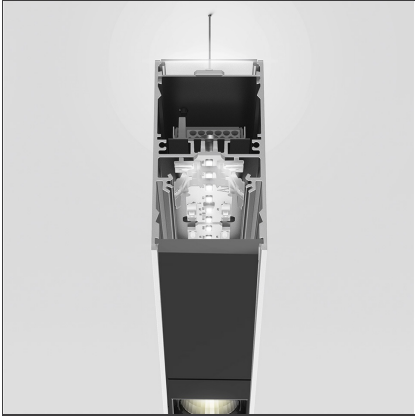

A.39 Suspension - Direct + Indirect Emission - 1184mm - 36° - 3000K - Dimmable DALI - 3x4 Optics - Silver

IP 20 Dimmerable: + -

DESIGN BY

Carlotta de Bevilacqua

DESCRIPTION

TECHNICAL DRAWINGS

FEATURES

| | | | |
|----------------------|---------------------|----------------|--------|
| Article Code: | BH08605 | Series: | Indoor |
| Colour: | Silver | | |
| Installation: | Suspension, Ceiling | | |

DIMENSIONS

| | |
|----------------|--------|
| Length: | cm 118 |
| Width: | cm 4.5 |
| Height: | cm 8.5 |

INCLUDED SOURCES

| | | | |
|------------------|-----|-------------------------------|-------------------|
| Category: | LED | Color temperature (K): | 3000K |
| Number: | 1 | Color Tolerance: | MacAdam 2SDCM |
| Watt: | 38W | Service Life: | L90 (20K) 118000h |
| Type: | 0 | | |
| Category: | LED | Color temperature (K): | 3000K |
| Number: | 1 | Color Tolerance: | MacAdam 2SDCM |
| Watt: | 26W | Service Life: | L90 (20K) 118000h |
| Type: | 0 | | |

LUMINAIRE

| | | | |
|--------------|-----|--------------------------------------|-----------|
| Watt: | 64W | Delivered lumens output (lm): | 5270lm |
| | | CCT: | 3000K |
| | | Efficiency: | 78% |
| | | Efficacy: | 82.34lm/W |
| | | CRI: | 90 |
| | | Dimmable Typology: | Dali |

Angle louvre - 90°
corner screen (on
same plane) -
White
BH44001

Angle louvre - 90°
corner screen (on
same plane) -
Black
BH44004

A.39 - Dimmable
Feeding kit
including 2
suspension cables
(5 poles) 2000m
(H)
AT10500