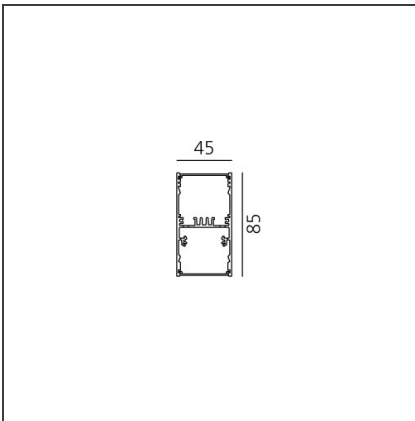

A.39 Suspension - Direct + Indirect Emission - 1184mm - 36° - 3000K - Dimmable DALI - 3x4 Optics - Silver

IP 20 Dimmerable: + -

DESIGN BY

Carlotta de Bevilacqua

DESCRIPTION

TECHNICAL DRAWINGS

FEATURES

| | | | |
|----------------------|---------------------|----------------|--------|
| Article Code: | BH08605 | Series: | Indoor |
| Colour: | Silver | | |
| Installation: | Suspension, Ceiling | | |

DIMENSIONS

| | |
|----------------|--------|
| Length: | cm 118 |
| Width: | cm 4.5 |
| Height: | cm 8.5 |

INCLUDED SOURCES

| | | | |
|------------------|-----|-------------------------------|-------------------|
| Category: | LED | Color temperature (K): | 3000K |
| Number: | 1 | Color Tolerance: | MacAdam 2SDCM |
| Watt: | 38W | Service Life: | L90 (20K) 118000h |
| Type: | 0 | | |
| Category: | LED | Color temperature (K): | 3000K |
| Number: | 1 | Color Tolerance: | MacAdam 2SDCM |
| Watt: | 26W | Service Life: | L90 (20K) 118000h |
| Type: | 0 | | |