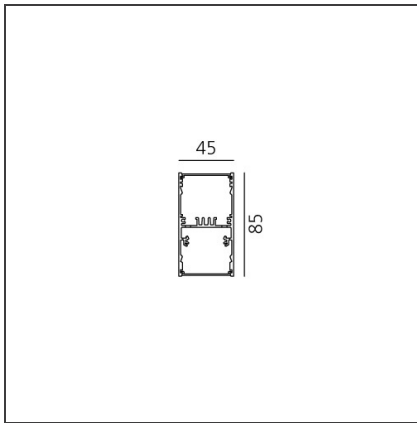

A.39 Suspension - Direct + Indirect Emission - 1184mm - 36° - 3000K - Dimmable DALI - 3x4 Optics - Black

IP 20  Dimmerable: +  -

DESIGN BY

Carlotta de Bevilacqua

DESCRIPTION

TECHNICAL DRAWINGS

FEATURES

Article Code:	BH08604	Series:	Indoor
Colour:	Black		
Installation:	Suspension, Ceiling		

DIMENSIONS

Length:	cm 118
Width:	cm 4.5
Height:	cm 8.5

INCLUDED SOURCES

Category:	LED	Color temperature (K):	3000K
Number:	1	Color Tolerance:	MacAdam 2SDCM
Watt:	38W	Service Life:	L90 (20K) 118000h
Type:	0		
Category:	LED	Color temperature (K):	3000K
Number:	1	Color Tolerance:	MacAdam 2SDCM
Watt:	26W	Service Life:	L90 (20K) 118000h
Type:	0		

ACCESSORIES

Louvre - 1184mm
3x4 optics white
AE41001

Louvre - 1184mm
3x4 optics black
AE41004

A.39 - Mechanical
joint including 1
suspension cable
AT09500

Angle louvre - 90°
corner screen (on
same plane) -
White
BH44001