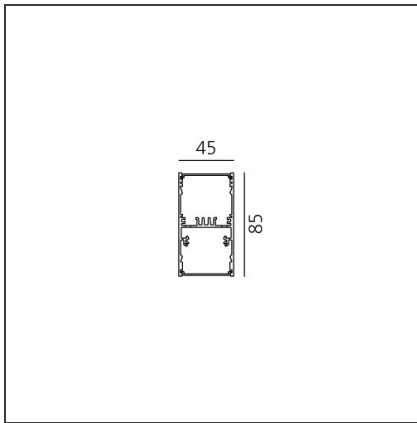

A.39 Suspension - Direct + Indirect Emission - 1184mm - 36° - 3000K - Dimmable DALI - 2x4 Optics - Silver

IP 20 Dimmerable:

DESIGN BY

Carlotta de Bevilacqua

DESCRIPTION

TECHNICAL DRAWINGS

FEATURES

Article Code:	BH12605	Series:	Indoor
Colour:	Silver		
Installation:	Suspension, Ceiling		

DIMENSIONS

Length:	cm 118
Width:	cm 4.5
Height:	cm 8.5

INCLUDED SOURCES

Category:	LED	Color temperature (K):	3000K
Number:	1	Color Tolerance:	MacAdam 2SDCM
Watt:	25W	Service Life:	L90 (20K) 118000h
Type:	0		
Category:	LED	Color temperature (K):	3000K
Number:	1	Color Tolerance:	MacAdam 2SDCM
Watt:	26W	Service Life:	L90 (20K) 118000h
Type:	0		

ACCESSORIES

Louvre - 1184mm
2x4 optics white
AE40001

Louvre - 1184mm
2x4 optics black
AE40004

A.39 - Mechanical
joint including 1
suspension cable
AT09500

Angle louvre - 90°
corner screen (on
same plane) -
White
BH44001