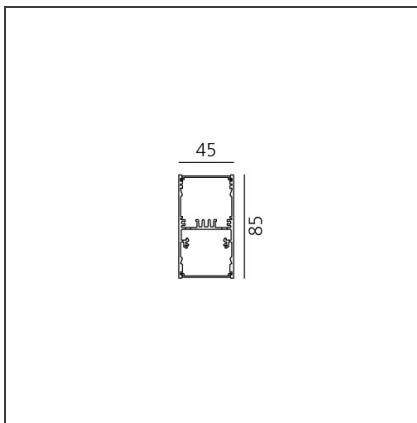

A.39 Suspension - Direct + Indirect Emission - 1184mm - 36° - 3000K - Dimmable DALI - 2x4 Optics - Black

IP 20  Dimmerable: +  -

DESIGN BY

Carlotta de Bevilacqua

DESCRIPTION

TECHNICAL DRAWINGS

FEATURES

| | | | |
|----------------------|---------------------|----------------|--------|
| Article Code: | BH12604 | Series: | Indoor |
| Colour: | Black | | |
| Installation: | Suspension, Ceiling | | |

DIMENSIONS

| | |
|----------------|--------|
| Length: | cm 118 |
| Width: | cm 4.5 |
| Height: | cm 8.5 |

INCLUDED SOURCES

| | | | |
|------------------|-----|-------------------------------|-------------------|
| Category: | LED | Color temperature (K): | 3000K |
| Number: | 1 | Color Tolerance: | MacAdam 2SDCM |
| Watt: | 25W | Service Life: | L90 (20K) 118000h |
| Type: | 0 | | |
| Category: | LED | Color temperature (K): | 3000K |
| Number: | 1 | Color Tolerance: | MacAdam 2SDCM |
| Watt: | 26W | Service Life: | L90 (20K) 118000h |
| Type: | 0 | | |