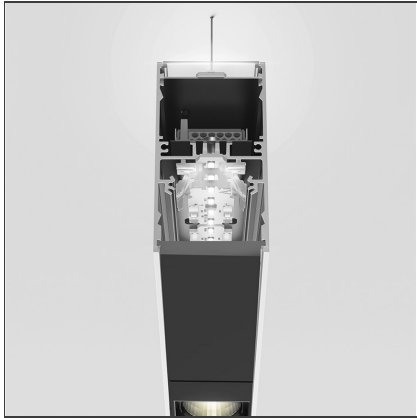

A.39 Suspension - Direct + Indirect Emission - 1184mm - 36° - 3000K - Dimmable DALI - 2x4 Optics - Black

IP 20  Dimmerable: +  -

DESIGN BY

Carlotta de Bevilacqua

DESCRIPTION

TECHNICAL DRAWINGS

FEATURES

| | | | |
|----------------------|---------------------|----------------|--------|
| Article Code: | BH12604 | Series: | Indoor |
| Colour: | Black | | |
| Installation: | Suspension, Ceiling | | |

DIMENSIONS

| | |
|----------------|--------|
| Length: | cm 118 |
| Width: | cm 4.5 |
| Height: | cm 8.5 |

INCLUDED SOURCES

| | | | |
|------------------|-----|-------------------------------|-------------------|
| Category: | LED | Color temperature (K): | 3000K |
| Number: | 1 | Color Tolerance: | MacAdam 2SDCM |
| Watt: | 25W | Service Life: | L90 (20K) 118000h |
| Type: | 0 | | |
| Category: | LED | Color temperature (K): | 3000K |
| Number: | 1 | Color Tolerance: | MacAdam 2SDCM |
| Watt: | 26W | Service Life: | L90 (20K) 118000h |
| Type: | 0 | | |

LUMINAIRE

| | | | |
|--------------|-----|--------------------------------------|-----------|
| Watt: | 53W | Delivered lumens output (lm): | 4499lm |
| | | CCT: | 3000K |
| | | Efficiency: | 80% |
| | | Efficacy: | 84.88lm/W |
| | | CRI: | 90 |
| | | Dimmable Typology: | Dali |

Angle louvre - 90°
corner screen (on
same plane) -
White
BH44001

Angle louvre - 90°
corner screen (on
same plane) -
Black
BH44004

A.39 -
Suspension/Ceiling
- Corner (on same
plane) - Black
BH35004

A.39 - Dimmable
Feeding kit
including 2
suspension cables
(5 poles) 2000m
(H)
AT10500