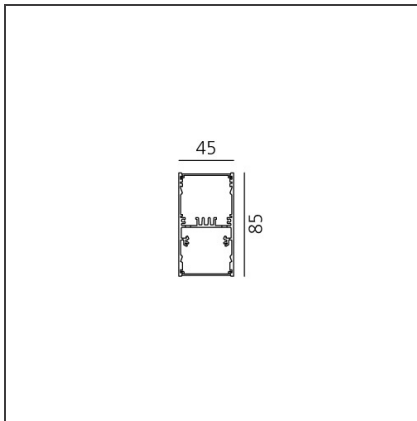

A.39 Suspension - Direct + Indirect Emission - 1184mm - 20° - 4000K - Dimmable DALI - 3x4 Optics - White

IP 20  Dimmerable: +  -

DESIGN BY

Carlotta de Bevilacqua

DESCRIPTION

TECHNICAL DRAWINGS

FEATURES

Article Code:	BH08301	Series:	Indoor
Colour:	White		
Installation:	Suspension, Ceiling		

DIMENSIONS

Length:	cm 118
Width:	cm 4.5
Height:	cm 8.5

INCLUDED SOURCES

Category:	LED	Color temperature (K):	4000K
Number:	1	Color Tolerance:	MacAdam 2SDCM
Watt:	38W	Service Life:	L90 (20K) 118000h
Type:	4		
Category:	LED	Color temperature (K):	4000K
Number:	1	Color Tolerance:	MacAdam 2SDCM
Watt:	26W	Service Life:	L90 (20K) 118000h
Type:	0		