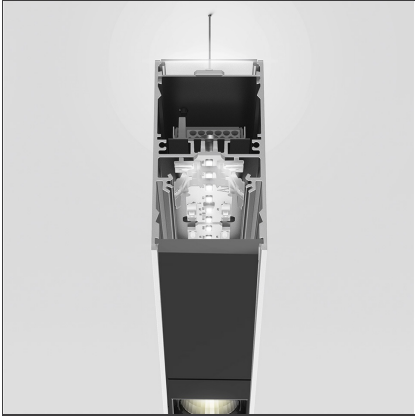

A.39 Suspension - Direct + Indirect Emission - 1184mm - 20° - 4000K - Dimmable DALI - 3x4 Optics - Black

IP 20 Dimmerable: + -

DESIGN BY

Carlotta de Bevilacqua

DESCRIPTION

TECHNICAL DRAWINGS

FEATURES

Article Code:	BH08304	Series:	Indoor
Colour:	Black		
Installation:	Suspension, Ceiling		

DIMENSIONS

Length:	cm 118
Width:	cm 4.5
Height:	cm 8.5

INCLUDED SOURCES

Category:	LED	Color temperature (K):	4000K
Number:	1	Color Tolerance:	MacAdam 2SDCM
Watt:	38W	Service Life:	L90 (20K) 118000h
Type:	4		
Category:	LED	Color temperature (K):	4000K
Number:	1	Color Tolerance:	MacAdam 2SDCM
Watt:	26W	Service Life:	L90 (20K) 118000h
Type:	0		

LUMINAIRE

Watt:	64W	Delivered lumens output (lm):	5735lm
		CCT:	4000K
		Efficiency:	81%
		Efficacy:	89.60lm/W
		CRI:	90
		Dimmable Typology:	Dali

Notes

Screen supplied separately. *Driver uses 1 DALI address

ACCESSORIES

Louvre - 1184mm
3x4 optics white
AE41001

Louvre - 1184mm
3x4 optics black
AE41004

A.39 - Mechanical
joint including 1
suspension cable
AT09500

Sharping wall
grazer lens Kit
(4pcs) - 26°x70°
elliptical lenses kit.
It has to be used
on top of S 20°
reflectors to get
an elliptical beam
(greter axis along
the module
length). It contains
4 lenses.
AF06000