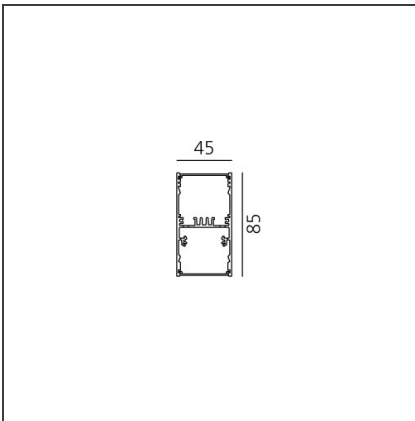

A.39 Suspension - Direct + Indirect Emission - 1184mm - 20° - 4000K - Dimmable DALI - 3x4 Optics - Black

IP 20 Dimmerable: + -

DESIGN BY

Carlotta de Bevilacqua

DESCRIPTION

TECHNICAL DRAWINGS

FEATURES

Article Code:	BH08304	Series:	Indoor
Colour:	Black		
Installation:	Suspension, Ceiling		

DIMENSIONS

Length:	cm 118
Width:	cm 4.5
Height:	cm 8.5

INCLUDED SOURCES

Category:	LED	Color temperature (K):	4000K
Number:	1	Color Tolerance:	MacAdam 2SDCM
Watt:	38W	Service Life:	L90 (20K) 118000h
Type:	4		
Category:	LED	Color temperature (K):	4000K
Number:	1	Color Tolerance:	MacAdam 2SDCM
Watt:	26W	Service Life:	L90 (20K) 118000h
Type:	0		