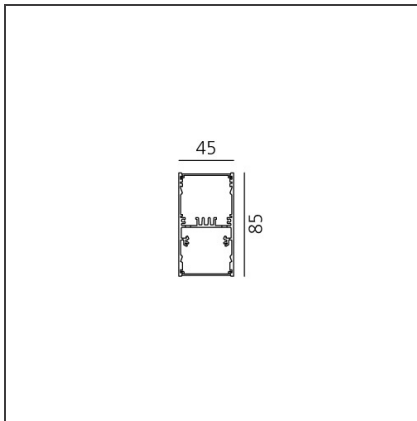

A.39 Suspension - Direct + Indirect Emission - 1184mm - 20° - 4000K - Dimmable DALI - 2x4 Optics - White

IP 20  Dimmerable: +  -

DESIGN BY

Carlotta de Bevilacqua

DESCRIPTION

TECHNICAL DRAWINGS

FEATURES

Article Code:	BH12301	Series:	Indoor
Colour:	White		
Installation:	Suspension, Ceiling		

DIMENSIONS

Length:	cm 118
Width:	cm 4.5
Height:	cm 8.5

INCLUDED SOURCES

Category:	LED	Color temperature (K):	4000K
Number:	1	Color Tolerance:	MacAdam 2SDCM
Watt:	25W	Service Life:	L90 (20K) 118000h
Type:	0		
Category:	LED	Color temperature (K):	4000K
Number:	1	Color Tolerance:	MacAdam 2SDCM
Watt:	26W	Service Life:	L90 (20K) 118000h
Type:	0		