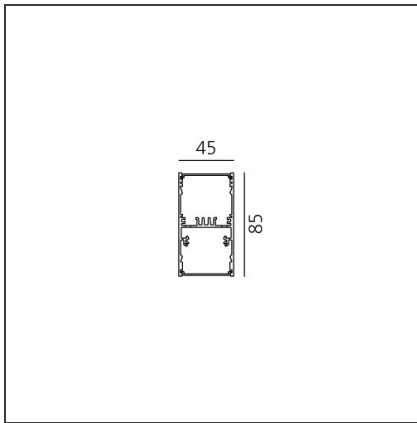

A.39 Suspension - Direct + Indirect Emission - 1184mm - 20° - 3000K - Dimmable DALI - 2x4 Optics - Black

IP 20  Dimmerable: 

DESIGN BY

Carlotta de Bevilacqua

DESCRIPTION

TECHNICAL DRAWINGS

FEATURES

Article Code:	BH12204	Series:	Indoor
Colour:	Black		
Installation:	Suspension, Ceiling		

DIMENSIONS

Length:	cm 118
Width:	cm 4.5
Height:	cm 8.5

INCLUDED SOURCES

Category:	LED	Color temperature (K):	3000K
Number:	1	Color Tolerance:	MacAdam 2SDCM
Watt:	25W	Service Life:	L90 (20K) 118000h
Type:	0		
Category:	LED	Color temperature (K):	3000K
Number:	1	Color Tolerance:	MacAdam 2SDCM
Watt:	26W	Service Life:	L90 (20K) 118000h
Type:	0		