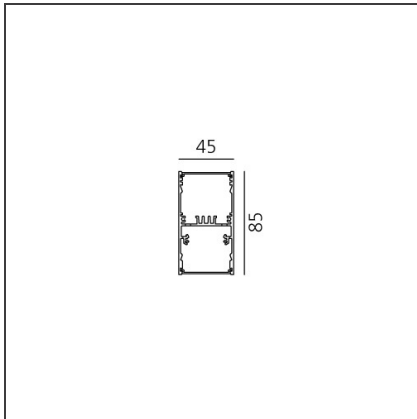

A.39 Suspension - 2960mm - Direct + Indirect Emission - 4000K - DALI - Silver

IP20    Dimmerable:  -

DESIGN BY

Carlotta de Bevilacqua

DESCRIPTION

Controlled emission LED optic System. UGR index control and 65° luminance (EN 12464). Patent-pending proprietary optic system made by a thin black square-meshed grid and by a system of square plano-convex lenses of appropriate beam angle. The internal part of the grid is white painted and has a high reflection coefficient, so that the light incident on the grid is retrieved within the A.39 body. A net 'cut off' at the required angle is obtained through this system. The convex profile of the lens is designed with images optic techniques, so that the emission is limited within the 65° required by standard EN 12464. UGR<19 Angle luminance equals to 65° and beyond: <3,000 cd/m2. The grid positioned over the lenses allows only the rays falling into the required output angular limits to be incident to the lenses. The rays beyond these limits are recovered and redirected inside the light box (if the ray is incident to the white surface) or cancelled (if the ray is incident to the black edge).

TECHNICAL DRAWINGS

FEATURES

Article Code:	AT24605	Series:	Indoor
Colour:	Silver		
Installation:	Suspension, Ceiling		

DIMENSIONS

Length:	cm 296
Width:	cm 4,5
Height:	cm 8,5

INCLUDED SOURCES

Category:	LED	Color temperature (K):	4000K
Number:	1		
Watt:	82W		
Type:	0		
Class:	A		
Category:	LED	Color temperature (K):	4000K
Number:	1	CRI:	80
Watt:	67W		
Type:	0		