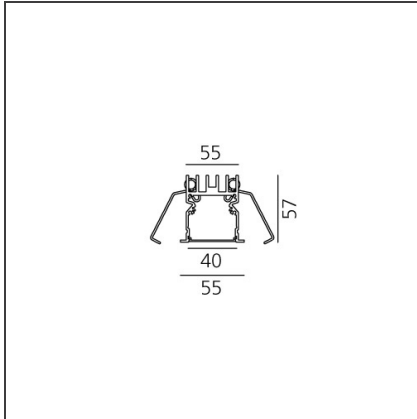

A.39 Recessed - Structural Module Trim 2960mm 4000K DALI Silver

IP20  Dimmerable: 

DESIGN BY

Carlotta de Bevilacqua

DESCRIPTION

Optimized version in line applications with wide lengths. Diffusing direct and direct + indirect emission. Recessed trim, trimless, suspension and ceiling versions. Dimmable and non dimmable in two CCT 3000K and 4000K versions.

TECHNICAL DRAWINGS

FEATURES

Article Code:	AT07105	Series:	Indoor
Colour:	Silver	Emission:	Direct
Installation:	Recessed		
Environment:	Indoor		

DIMENSIONS

Length: cm 296

INCLUDED SOURCES

Category:	LED	Color temperature (K):	4000K
Number:	1		
Watt:	81W		
Type:	0		
Class:	A		

LUMINAIRE

Watt:	81W	Delivered lumens output (lm):	5247lm
		CCT:	4000K
		CRI:	80
		Dimmable Typology:	Dali

ACCESSORIES

A.39 Recessed -
Trim End Cap (Kit
2x) - Up to 15m -
Silver
AT09105

A.39 Recessed -
Trim End Cap (Kit
2x) - Up to 35m -
Silver
AT09205

A.39 - Opal
Diffuser in
Polycarbonate -
L=10000mm
AT10000

A.39 - Opal
Diffuser in
Polycarbonate -
L=2368mm
AT10200

A.39 - Opal
Diffuser in
Polycarbonate -
L=25000mm
AT10800

A.39 - Opal
Diffuser in
Polycarbonate -
L=2960mm
AT10300