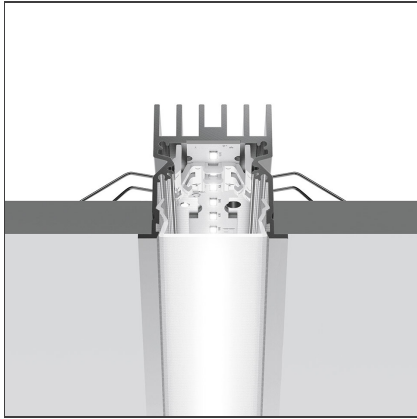

A.39 Recessed - Structural Module Trim 2960mm 4000K DALI Silver

IP20  Dimmerable: 

DESIGN BY

Carlotta de Bevilacqua

DESCRIPTION

Optimized version in line applications with wide lengths. Diffusing direct and direct + indirect emission. Recessed trim, trimless, suspension and ceiling versions. Dimmable and non dimmable in two CCT 3000K and 4000K versions.

TECHNICAL DRAWINGS

FEATURES

Article Code:	AT07105	Series:	Indoor
Colour:	Silver	Emission:	Direct
Installation:	Recessed		
Environment:	Indoor		

DIMENSIONS

Length: cm 296

INCLUDED SOURCES

Category:	LED	Color temperature (K):	4000K
Number:	1		
Watt:	81W		
Type:	0		
Class:	A		

LUMINAIRE

Watt:	81W	Delivered lumens output (lm):	5247lm
		CCT:	4000K
		CRI:	80
		Dimmable Typology:	Dali

ACCESSORIES

A.39 Recessed -
Trim End Cap (Kit
2x) - Up to 15m -
Silver
AT09105

A.39 Recessed -
Trim End Cap (Kit
2x) - Up to 35m -
Silver
AT09205

A.39 Recessed -
Trim End Cap (Kit
2x) - Up to 5m -
Silver
AT09005

A.39 Recessed -
Trimless Frame Kit
- L=1488mm
AT04000

A.39 Recessed -
Trimless Frame Kit
- L=4736mm
AT04100

A.39 - Opal
Diffuser in
Polycarbonate -
L=1184mm
AT10100