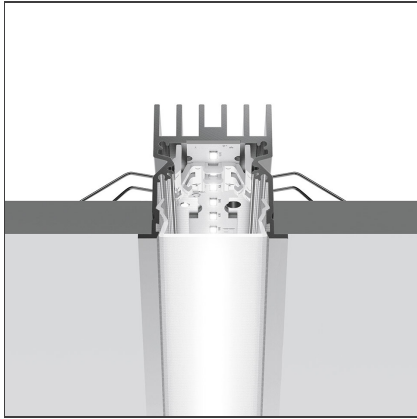

A.39 Recessed - Structural Module Trim 2368mm 4000K Undimmable Silver

IP20 

DESIGN BY

Carlotta de Bevilacqua

DESCRIPTION

Optimized version in line applications with wide lengths. Diffusing direct and direct + indirect emission. Recessed trim, trimless, suspension and ceiling versions. Dimmable and non dimmable in two CCT 3000K and 4000K versions.

TECHNICAL DRAWINGS

FEATURES

Article Code:	AT06305	Series:	Indoor
Colour:	Silver	Emission:	Direct
Installation:	Recessed		
Environment:	Indoor		

DIMENSIONS

Length: cm 237

INCLUDED SOURCES

Category:	LED	Color temperature (K):	4000K
Number:	1		
Watt:	63W		
Type:	0		
Class:	A		

LUMINAIRE

Watt:	63W	Delivered lumens output (lm):	4198lm
		CCT:	4000K
		CRI:	80

ACCESSORIES

A.39 Recessed -
Trim End Cap (Kit
2x) - Up to 15m -
Silver
AT09105

A.39 Recessed -
Trim End Cap (Kit
2x) - Up to 35m -
Silver
AT09205

A.39 Recessed -
Trim End Cap (Kit
2x) - Up to 5m -
Silver
AT09005

A.39 Recessed -
Trimless Frame Kit
- L=1488mm
AT04000

A.39 Recessed -
Trimless Frame Kit
- L=4736mm
AT04100

A.39 - Opal
Diffuser in
Polycarbonate -
L=1184mm
AT10100