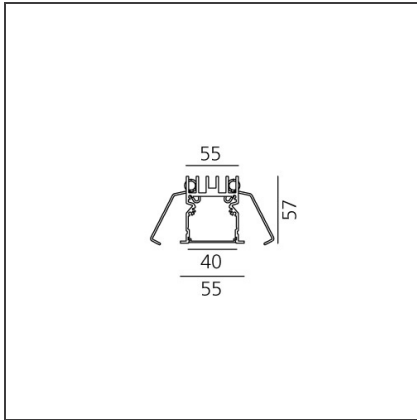

A.39 Recessed - Structural Module Trim 2368mm 4000K Undimmable Silver

IP20 

DESIGN BY

Carlotta de Bevilacqua

DESCRIPTION

Optimized version in line applications with wide lengths. Diffusing direct and direct + indirect emission. Recessed trim, trimless, suspension and ceiling versions. Dimmable and non dimmable in two CCT 3000K and 4000K versions.

TECHNICAL DRAWINGS

FEATURES

Article Code:	AT06305	Series:	Indoor
Colour:	Silver	Emission:	Direct
Installation:	Recessed		
Environment:	Indoor		

DIMENSIONS

Length: cm 237

INCLUDED SOURCES

Category:	LED	Color temperature (K):	4000K
Number:	1		
Watt:	63W		
Type:	0		
Class:	A		

LUMINAIRE

Watt:	63W	Delivered lumens output (lm):	4198lm
		CCT:	4000K
		CRI:	80

ACCESSORIES

A.39 Recessed -
Trim End Cap (Kit
2x) - Up to 15m -
Silver
AT09105

A.39 Recessed -
Trim End Cap (Kit
2x) - Up to 35m -
Silver
AT09205

A.39 - Opal
Diffuser in
Polycarbonate -
L=10000mm
AT10000

A.39 - Opal
Diffuser in
Polycarbonate -
L=2368mm
AT10200

A.39 - Opal
Diffuser in
Polycarbonate -
L=25000mm
AT10800

A.39 - Opal
Diffuser in
Polycarbonate -
L=2960mm
AT10300