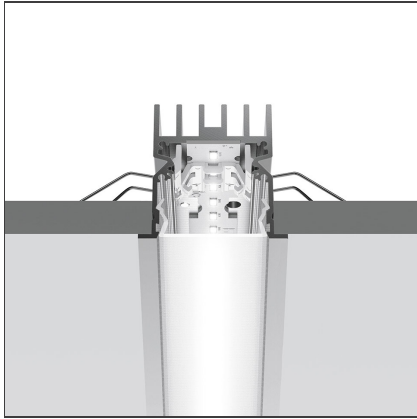

A.39 Recessed - Structural Module Trim 2368mm 3000K Undimmable White

IP20 

DESIGN BY

Carlotta de Bevilacqua

DESCRIPTION

Optimized version in line applications with wide lengths. Diffusing direct and direct + indirect emission. Recessed trim, trimless, suspension and ceiling versions. Dimmable and non dimmable in two CCT 3000K and 4000K versions.

TECHNICAL DRAWINGS

FEATURES

Article Code:	AT06101	Series:	Indoor
Colour:	White	Emission:	Direct
Installation:	Recessed		
Environment:	Indoor		

DIMENSIONS

Length: cm 237

INCLUDED SOURCES

Category:	LED	Color temperature (K):	3000K
Number:	1		
Watt:	63W		
Type:	0		
Class:	A		

LUMINAIRE

Watt:	63W	Delivered lumens output (lm):	4343lm
		CCT:	3000K
		CRI:	80

ACCESSORIES

A.39 - Opal Diffuser in Polycarbonate - L=10000mm AT10000

A.39 - Opal Diffuser in Polycarbonate - L=2368mm AT10200

A.39 Recessed - Trim End Cap (Kit 2x) - Up to 5m - White AT09001

A.39 - Opal Diffuser in Polycarbonate - L=25000mm AT10800

A.39 - Opal Diffuser in Polycarbonate - L=2960mm AT10300

A.39 Recessed - Trimless Frame Kit - L=1488mm AT04000