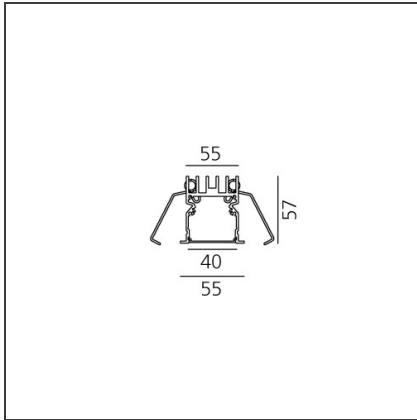

A.39 Recessed - Structural Module Trim 2368mm 3000K Undimmable White

IP20 

DESIGN BY

Carlotta de Bevilacqua

DESCRIPTION

Optimized version in line applications with wide lengths. Diffusing direct and direct + indirect emission. Recessed trim, trimless, suspension and ceiling versions. Dimmable and non dimmable in two CCT 3000K and 4000K versions.

TECHNICAL DRAWINGS

FEATURES

Article Code:	AT06101	Series:	Indoor
Colour:	White	Emission:	Direct
Installation:	Recessed		
Environment:	Indoor		

DIMENSIONS

Length: cm 237

INCLUDED SOURCES

Category:	LED	Color temperature (K):	3000K
Number:	1		
Watt:	63W		
Type:	0		
Class:	A		

LUMINAIRE

Watt:	63W	Delivered lumens output (lm):	4343lm
		CCT:	3000K
		CRI:	80

ACCESSORIES

A.39 - Opal Diffuser in Polycarbonate - L=10000mm AT10000

A.39 - Opal Diffuser in Polycarbonate - L=2368mm AT10200

End Cap (x2) AT09301

A.39 Recessed - Trim End Cap (Kit 2x) - Up to 15m - White AT09101

A.39 Recessed - Trim End Cap (Kit 2x) - Up to 35m - White AT09201