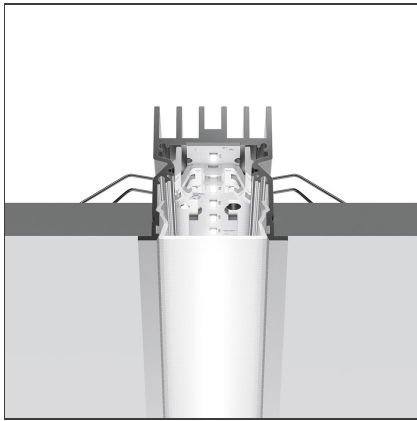

A.39 Recessed - Structural Module Trim 2368mm 3000K DALI White

IP20  Dimmerable: 

DESIGN BY

Carlotta de Bevilacqua

DESCRIPTION

Optimized version in line applications with wide lengths. Diffusing direct and direct + indirect emission. Recessed trim, trimless, suspension and ceiling versions. Dimmable and non dimmable in two CCT 3000K and 4000K versions.

TECHNICAL DRAWINGS

FEATURES

Article Code:	AT06001	Series:	Indoor
Colour:	White	Emission:	Direct
Installation:	Recessed		
Environment:	Indoor		

DIMENSIONS

Length: cm 237

INCLUDED SOURCES

Category:	LED	Color temperature (K):	3000K
Number:	1		
Watt:	63W		
Type:	0		
Class:	A		

LUMINAIRE

Watt:	63W	Delivered lumens output (lm):	4343lm
		CCT:	3000K
		CRI:	80
		Dimmable Typology:	Dali

ACCESSORIES

A.39 - Opal Diffuser in Polycarbonate - L=10000mm AT10000

A.39 - Opal Diffuser in Polycarbonate - L=2368mm AT10200

A.39 Recessed - Trim End Cap (Kit 2x) - Up to 5m - White AT09001

A.39 - Opal Diffuser in Polycarbonate - L=25000mm AT10800

A.39 - Opal Diffuser in Polycarbonate - L=2960mm AT10300

A.39 Recessed - Trimless Frame Kit - L=1488mm AT04000