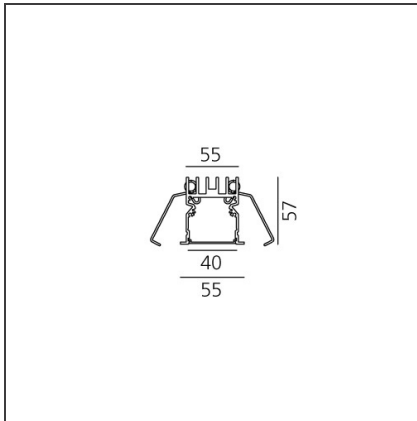

A.39 Recessed - Structural Module Trim 2368mm 3000K DALI White

IP20  Dimmerable: 

DESIGN BY

Carlotta de Bevilacqua

DESCRIPTION

Optimized version in line applications with wide lengths. Diffusing direct and direct + indirect emission. Recessed trim, trimless, suspension and ceiling versions. Dimmable and non dimmable in two CCT 3000K and 4000K versions.

TECHNICAL DRAWINGS

FEATURES

Article Code:	AT06001	Series:	Indoor
Colour:	White	Emission:	Direct
Installation:	Recessed		
Environment:	Indoor		

DIMENSIONS

Length: cm 237

INCLUDED SOURCES

Category:	LED	Color temperature (K):	3000K
Number:	1		
Watt:	63W		
Type:	0		
Class:	A		

LUMINAIRE

Watt:	63W	Delivered lumens output (lm):	4343lm
		CCT:	3000K
		CRI:	80
		Dimmable Typology:	Dali

ACCESSORIES

A.39 - Opal Diffuser in Polycarbonate - L=10000mm AT10000

A.39 - Opal Diffuser in Polycarbonate - L=2368mm AT10200

End Cap (x2) AT09301

A.39 Recessed - Trim End Cap (Kit 2x) - Up to 15m - White AT09101

A.39 Recessed - Trim End Cap (Kit 2x) - Up to 35m - White AT09201