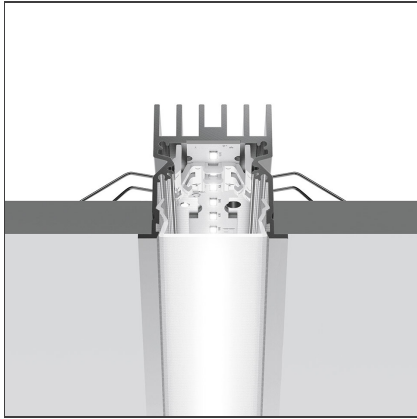

A.39 Recessed - Structural Module Trim 2368mm 3000K DALI Silver

IP20  Dimmerable: 

DESIGN BY

Carlotta de Bevilacqua

DESCRIPTION

Optimized version in line applications with wide lengths. Diffusing direct and direct + indirect emission. Recessed trim, trimless, suspension and ceiling versions. Dimmable and non dimmable in two CCT 3000K and 4000K versions.

TECHNICAL DRAWINGS

FEATURES

Article Code:	AT06005	Series:	Indoor
Colour:	Silver	Emission:	Direct
Installation:	Recessed		
Environment:	Indoor		

DIMENSIONS

Length: cm 237

INCLUDED SOURCES

Category:	LED	Color temperature (K):	3000K
Number:	1		
Watt:	63W		
Type:	0		
Class:	A		

LUMINAIRE

Watt:	63W	Delivered lumens output (lm):	4018lm
		CCT:	3000K
		CRI:	80
		Dimmable Typology:	Dali

ACCESSORIES

A.39 Recessed -
Trim End Cap (Kit
2x) - Up to 15m -
Silver
AT09105

A.39 Recessed -
Trim End Cap (Kit
2x) - Up to 35m -
Silver
AT09205

A.39 Recessed -
Trim End Cap (Kit
2x) - Up to 5m -
Silver
AT09005

A.39 Recessed -
Trimless Frame Kit
- L=1488mm
AT04000

A.39 Recessed -
Trimless Frame Kit
- L=4736mm
AT04100

A.39 - Opal
Diffuser in
Polycarbonate -
L=1184mm
AT10100