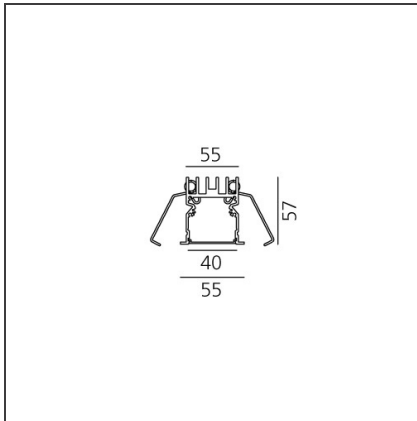

A.39 Recessed - Structural Module Trim 2368mm 3000K DALI Silver

IP20  Dimmerable: 

DESIGN BY

Carlotta de Bevilacqua

DESCRIPTION

Optimized version in line applications with wide lengths. Diffusing direct and direct + indirect emission. Recessed trim, trimless, suspension and ceiling versions. Dimmable and non dimmable in two CCT 3000K and 4000K versions.

TECHNICAL DRAWINGS

FEATURES

Article Code:	AT06005	Series:	Indoor
Colour:	Silver	Emission:	Direct
Installation:	Recessed		
Environment:	Indoor		

DIMENSIONS

Length: cm 237

INCLUDED SOURCES

Category:	LED	Color temperature (K):	3000K
Number:	1		
Watt:	63W		
Type:	0		
Class:	A		

LUMINAIRE

Watt:	63W	Delivered lumens output (lm):	4018lm
		CCT:	3000K
		CRI:	80
		Dimmable Typology:	Dali

ACCESSORIES

A.39 Recessed -
Trim End Cap (Kit
2x) - Up to 15m -
Silver
AT09105

A.39 Recessed -
Trim End Cap (Kit
2x) - Up to 35m -
Silver
AT09205

A.39 - Opal
Diffuser in
Polycarbonate -
L=10000mm
AT10000

A.39 - Opal
Diffuser in
Polycarbonate -
L=2368mm
AT10200

A.39 - Opal
Diffuser in
Polycarbonate -
L=25000mm
AT10800

A.39 - Opal
Diffuser in
Polycarbonate -
L=2960mm
AT10300