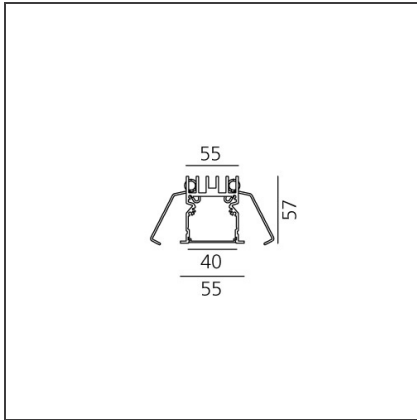

A.39 Recessed - Structural Module Trim 1184mm 4000K Undimmable White

IP20

DESIGN BY

Carlotta de Bevilacqua

DESCRIPTION

Optimized version in line applications with wide lengths. Diffusing direct and direct + indirect emission. Recessed trim, trimless, suspension and ceiling versions. Dimmable and non dimmable in two CCT 3000K and 4000K versions.

TECHNICAL DRAWINGS

FEATURES

Article Code:	AT05301	Series:	Indoor
Colour:	White	Emission:	Direct
Installation:	Recessed		
Environment:	Indoor		

DIMENSIONS

Length: cm 118

INCLUDED SOURCES

Category:	LED	Color temperature (K):	4000K
Number:	1		
Watt:	33W		
Type:	0		
Class:	A		

LUMINAIRE

Watt:	33W	Delivered lumens output (lm):	2269lm
		CCT:	4000K
		CRI:	80

ACCESSORIES

A.39 - Opal Diffuser in Polycarbonate - L=10000mm
AT10000

A.39 Recessed - Trim End Cap (Kit 2x) - Up to 5m - White
AT09001

A.39 Recessed - Trim End Cap (Kit 2x) - Up to 15m - White
AT09101

A.39 Recessed - Trim End Cap (Kit 2x) - Up to 35m - White
AT09201