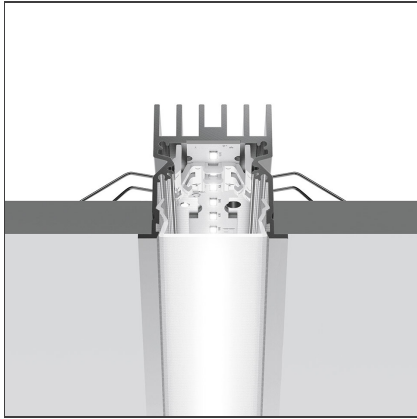

A.39 Recessed - Structural Module Trim 1184mm 4000K Undimmable White

IP20

DESIGN BY

Carlotta de Bevilacqua

DESCRIPTION

Optimized version in line applications with wide lengths. Diffusing direct and direct + indirect emission. Recessed trim, trimless, suspension and ceiling versions. Dimmable and non dimmable in two CCT 3000K and 4000K versions.

TECHNICAL DRAWINGS

FEATURES

Article Code:	AT05301	Series:	Indoor
Colour:	White	Emission:	Direct
Installation:	Recessed		
Environment:	Indoor		

DIMENSIONS

Length: cm 118

INCLUDED SOURCES

Category:	LED	Color temperature (K):	4000K
Number:	1		
Watt:	33W		
Type:	0		
Class:	A		

LUMINAIRE

Watt:	33W	Delivered lumens output (lm):	2269lm
		CCT:	4000K
		CRI:	80

ACCESSORIES

A.39 - Opal Diffuser in Polycarbonate - L=10000mm
AT10000

A.39 Recessed - Trim End Cap (Kit 2x) - Up to 5m - White
AT09001

A.39 - Opal Diffuser in Polycarbonate - L=2368mm
AT10200

A.39 - Opal Diffuser in Polycarbonate - L=25000mm
AT10800

A.39 - Opal Diffuser in Polycarbonate - L=2960mm
AT10300

A.39 - Opal Diffuser in Polycarbonate - L=1184mm
AT10100