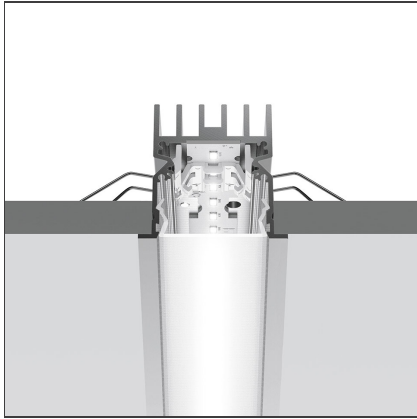

A.39 Recessed - Structural Module Trim 1184mm 4000K DALI White

IP20  Dimmerable: 

DESIGN BY

Carlotta de Bevilacqua

DESCRIPTION

Optimized version in line applications with wide lengths. Diffusing direct and direct + indirect emission. Recessed trim, trimless, suspension and ceiling versions. Dimmable and non dimmable in two CCT 3000K and 4000K versions.

TECHNICAL DRAWINGS

FEATURES

Article Code:	AT05201	Series:	Indoor
Colour:	White	Emission:	Direct
Installation:	Recessed		
Environment:	Indoor		

DIMENSIONS

Length: cm 118

INCLUDED SOURCES

Category:	LED	Color temperature (K):	4000K
Number:	1		
Watt:	33W		
Type:	0		
Class:	A		

LUMINAIRE

Watt:	33W	Delivered lumens output (lm):	2269lm
		CCT:	4000K
		CRI:	80
		Dimmable Typology:	Dali

ACCESSORIES

A.39 - Opal Diffuser in Polycarbonate - L=10000mm AT10000

A.39 Recessed - Trim End Cap (Kit 2x) - Up to 5m - White AT09001

A.39 - Opal Diffuser in Polycarbonate - L=2368mm AT10200

A.39 - Opal Diffuser in Polycarbonate - L=25000mm AT10800

A.39 - Opal Diffuser in Polycarbonate - L=2960mm AT10300

A.39 - Opal Diffuser in Polycarbonate - L=1184mm AT10100