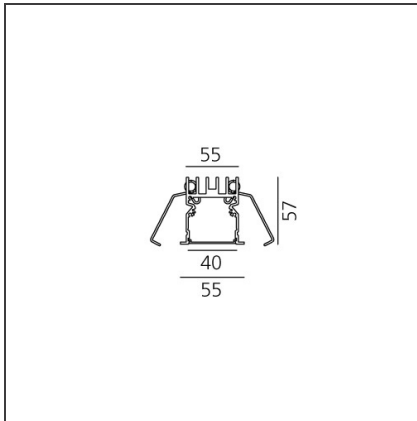

A.39 Recessed - Structural Module Trim 1184mm 4000K DALI White

IP20  Dimmerable: 

DESIGN BY

Carlotta de Bevilacqua

DESCRIPTION

Optimized version in line applications with wide lengths. Diffusing direct and direct + indirect emission. Recessed trim, trimless, suspension and ceiling versions. Dimmable and non dimmable in two CCT 3000K and 4000K versions.

TECHNICAL DRAWINGS

FEATURES

Article Code:	AT05201	Series:	Indoor
Colour:	White	Emission:	Direct
Installation:	Recessed		
Environment:	Indoor		

DIMENSIONS

Length: cm 118

INCLUDED SOURCES

Category:	LED	Color temperature (K):	4000K
Number:	1		
Watt:	33W		
Type:	0		
Class:	A		

LUMINAIRE

Watt:	33W	Delivered lumens output (lm):	2269lm
		CCT:	4000K
		CRI:	80
		Dimmable Typology:	Dali

ACCESSORIES

A.39 - Opal Diffuser in Polycarbonate - L=10000mm AT10000

A.39 Recessed - Trim End Cap (Kit 2x) - Up to 5m - White AT09001

A.39 Recessed - Trim End Cap (Kit 2x) - Up to 15m - White AT09101

A.39 Recessed - Trim End Cap (Kit 2x) - Up to 35m - White AT09201