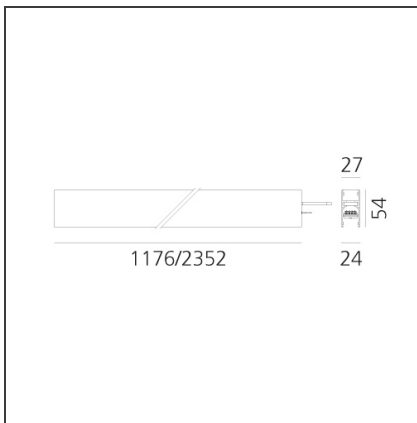

A.24 - Wall/Ceiling Diffused Emission - Track - Direct Emission - 2352mm - 4000K - Brushed Copper

IP20 Dimmerable:

DESIGN BY

Carlotta de Bevilacqua

DESCRIPTION

TECHNICAL DRAWINGS

FEATURES

Article Code:	AQ31318	Series:	Indoor, 2018
Colour:	Brushed Copper		Artemide Collection
Installation:	Ceiling, Suspension, Wall, Recessed	Emission:	Direct
Environment:	Indoor		

DIMENSIONS

Length:	cm 235.2
Width:	cm 2.7
Height:	cm 5.4
Weight:	kg 2.7

INCLUDED SOURCES

Category:	LED	Color temperature (K):	4000K
Number:	1	Color Tolerance:	MacAdam 2SDCM
Watt:	66W	CRI:	80
Type:	0	Service Life:	L70 (6K) 50000h

LUMINAIRE

Watt:	66W	Delivered lumens output (lm):	6027lm
		CCT:	4000K
		CRI:	80

Notes

*Uses 2 DALI addresses. Each module, angle and curved elements are provided with mechanical and electrical joints and installation accessories. 2 brackets for fixing to ceiling are included. End caps have to be ordered separately. Opal diffusing screen has to be ordered separately. Depending on the driver, the product can be undimmable or dimmable DALI.