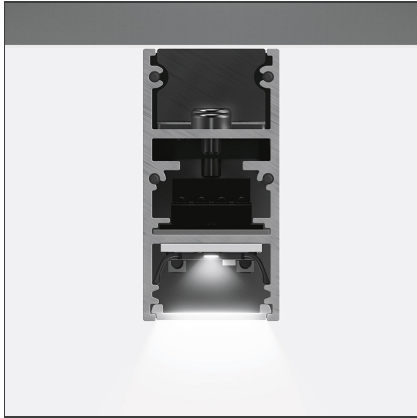

A.24 - Wall/Ceiling Diffused Emission - Track - Direct Emission - 2352mm - 4000K - Brushed Copper

IP20 Dimmerable:

DESIGN BY

Carlotta de Bevilacqua

DESCRIPTION

TECHNICAL DRAWINGS

FEATURES

Article Code:	AQ31318	Series:	Indoor, 2018
Colour:	Brushed Copper		Artemide Collection
Installation:	Ceiling, Suspension, Wall, Recessed	Emission:	Direct
Environment:	Indoor		

DIMENSIONS

Length:	cm 235.2
Width:	cm 2.7
Height:	cm 5.4
Weight:	kg 2.7

INCLUDED SOURCES

Category:	LED	Color temperature (K):	4000K
Number:	1	Color Tolerance:	MacAdam 2SDCM
Watt:	66W	CRI:	80
Type:	0	Service Life:	L70 (6K) 50000h

LUMINAIRE

Watt:	66W	Delivered lumens output (lm):	6027lm
		CCT:	4000K
		CRI:	80

Notes

*Uses 2 DALI addresses. Each module, angle and curved elements are provided with mechanical and electrical joints and installation accessories. 2 brackets for fixing to ceiling are included. End caps have to be ordered separately. Opal diffusing screen has to be ordered separately. Depending on the driver, the product can be undimmable or dimmable DALI.

ACCESSORIES

150W Ceiling power supply kit - 351x61x111H - 230VAC-48VDC IP20 - Undimmable - White AQ17901

150W Ceiling power supply kit - 351x61x111H - 230VAC-48VDC IP20 - Undimmable - Black AQ17904

240W Bare power supply + plug 230VAC-48VDC IP20 - Undimmable (for dimmable version to be combined with "DALI-Selv interface") AQ18000