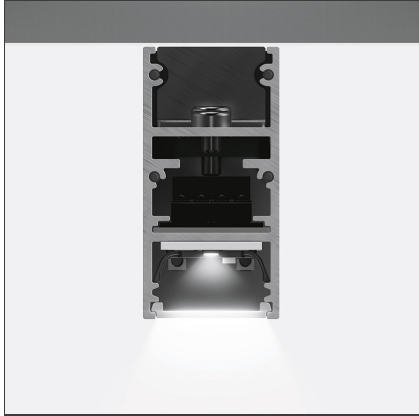

A.24 - Wall/Ceiling Diffused Emission - Track - Direct Emission - 2352mm - 3000K - Brushed Silver

IP20 Dimmerable:

DESIGN BY

Carlotta de Bevilacqua

DESCRIPTION

TECHNICAL DRAWINGS

FEATURES

Article Code:	AQ31215	Series:	Indoor, 2018
Colour:	Brushed Silver		Artemide Collection
Installation:	Recessed, Wall, Suspension, Ceiling	Emission:	Direct
Environment:	Indoor		

DIMENSIONS

Length:	cm 235.2
Width:	cm 2.7
Height:	cm 5.4
Weight:	kg 2.7

INCLUDED SOURCES

Category:	LED	Color temperature (K):	3000K
Number:	1	Color Tolerance:	MacAdam 2SDCM
Watt:	66W	CRI:	80
Type:	0	Service Life:	L70 (6K) 50000h

LUMINAIRE

Watt:	66W	Delivered lumens output (lm):	5769lm
		CCT:	3000K
		CRI:	80

Notes

*Uses 2 DALI addresses. Each module, angle and curved elements are provided with mechanical and electrical joints and installation accessories. 2 brackets for fixing to ceiling are included. End caps have to be ordered separately. Opal diffusing screen has to be ordered separately. Depending on the driver, the product can be undimmable or dimmable DALI.

ACCESSORIES

150W Ceiling power supply kit - 351x61x111H - 230VAC-48VDC IP20 - Undimmable - White AQ17901

150W Ceiling power supply kit - 351x61x111H - 230VAC-48VDC IP20 - Undimmable - Black AQ17904

240W Bare power supply + plug 230VAC-48VDC IP20 - Undimmable (for dimmable version to be combined with "DALI-Selv interface") AQ18000