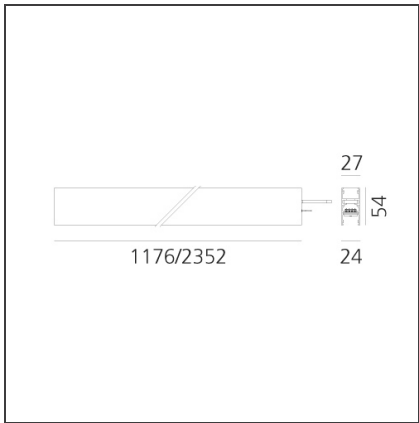

A.24 - Wall/Ceiling Diffused Emission - Track - Direct Emission - 2352mm - 3000K - Brushed Silver

IP20 Dimmerable:

DESIGN BY

Carlotta de Bevilacqua

DESCRIPTION

TECHNICAL DRAWINGS

FEATURES

Article Code:	AQ31215	Series:	Indoor, 2018
Colour:	Brushed Silver		Artemide Collection
Installation:	Recessed, Wall, Suspension, Ceiling	Emission:	Direct
Environment:	Indoor		

DIMENSIONS

Length:	cm 235.2
Width:	cm 2.7
Height:	cm 5.4
Weight:	kg 2.7

INCLUDED SOURCES

Category:	LED	Color temperature (K):	3000K
Number:	1	Color Tolerance:	MacAdam 2SDCM
Watt:	66W	CRI:	80
Type:	0	Service Life:	L70 (6K) 50000h

LUMINAIRE

Watt:	66W	Delivered lumens output (lm):	5769lm
		CCT:	3000K
		CRI:	80

Notes

*Uses 2 DALI addresses. Each module, angle and curved elements are provided with mechanical and electrical joints and installation accessories. 2 brackets for fixing to ceiling are included. End caps have to be ordered separately. Opal diffusing screen has to be ordered separately. Depending on the driver, the product can be undimmable or dimmable DALI.