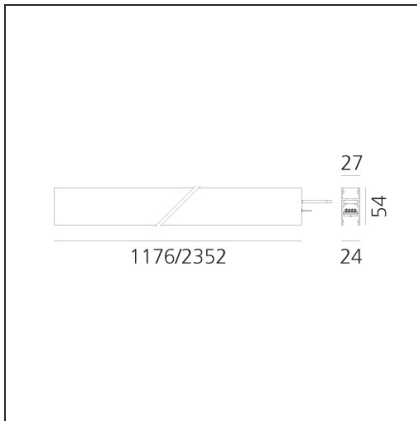

TECHNICAL DRAWINGS

FEATURES

Article Code:	AQ37115	Series:	Indoor, 2018
Colour:	Brushed Silver		Artemide Collection
Installation:	Recessed, Wall, Suspension, Ceiling	Emission:	Direct
Environment:	Indoor		

DIMENSIONS

Length:	cm 235.2
Width:	cm 2.7
Height:	cm 5.4
Weight:	kg 2.7

INCLUDED SOURCES

Category:	LED	Color temperature (K):	2700K
Number:	1	Color Tolerance:	MacAdam 2SDCM
Watt:	66W	Service Life:	L70 (6K) 50000h
Type:	0		

LUMINAIRE

Watt:	66W	Delivered lumens output (lm):	5683lm
		CCT:	2700K
		CRI:	80

Notes

*Uses 2 DALI addresses. Each module, angle and curved elements are provided with mechanical and electrical joints and installation accessories. 2 brackets for fixing to ceiling are included. End caps have to be ordered separately. Opal diffusing screen has to be ordered separately.