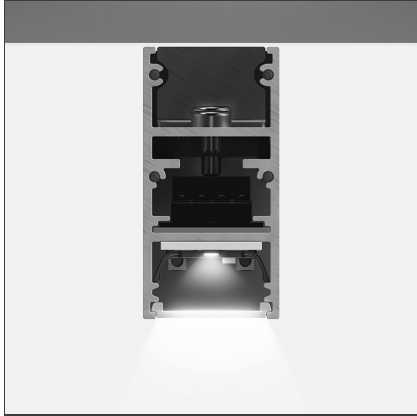

A.24 - Wall/Ceiling Diffused Emission - Track - Direct Emission - 2352mm - 2700K - Brushed Silver

IP20    Dimmerable: 

DESIGN BY

Carlotta de Bevilacqua

DESCRIPTION

A.24 is an open platform. A single intelligent profile generates three light performances while following the architecture with continuity, freedom and exibility. It is a fluid system that harbours a patented optoelectronic technology.

TECHNICAL DRAWINGS

FEATURES

Article Code:	AQ37115	Series:	Indoor, 2018
Colour:	Brushed Silver		Artemide Collection
Installation:	Recessed, Wall, Suspension, Ceiling	Emission:	Direct
Environment:	Indoor		

DIMENSIONS

Length:	cm 235.2
Width:	cm 2.7
Height:	cm 5.4
Weight:	kg 2.7

INCLUDED SOURCES

Category:	LED	Color temperature (K):	2700K
Number:	1	Color Tolerance:	MacAdam 2SDCM
Watt:	66W	Service Life:	L70 (6K) 50000h
Type:	0		

LUMINAIRE

Watt:	66W	Delivered lumens output (lm):	5683lm
		CCT:	2700K
		CRI:	80

Notes

*Uses 2 DALI addresses. Each module, angle and curved elements are provided with mechanical and electrical joints and installation accessories. 2 brackets for fixing to ceiling are included. End caps have to be ordered separately. Opal diffusing screen has to be ordered separately.