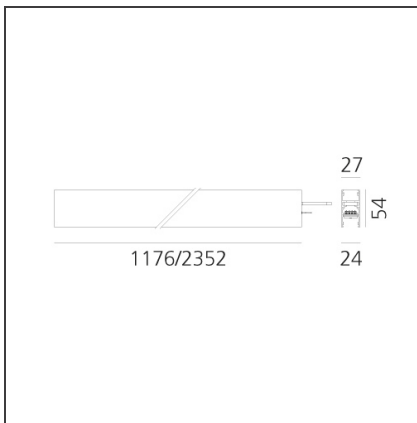

TECHNICAL DRAWINGS

FEATURES

Article Code:	AQ37118	Series:	Indoor, 2018
Colour:	Brushed Copper	Emission:	Artemide Collection Direct
Installation:	Recessed, Wall, Suspension, Ceiling		
Environment:	Indoor		

DIMENSIONS

Length:	cm 235.2
Width:	cm 2.7
Height:	cm 5.4
Weight:	kg 2.7

INCLUDED SOURCES

Category:	LED	Color temperature (K):	2700K
Number:	1	Color Tolerance:	MacAdam 2SDCM
Watt:	66W	Service Life:	L70 (6K) 50000h
Type:	0		

LUMINAIRE

Watt:	66W	Delivered lumens output (lm):	5683lm
		CCT:	2700K
		CRI:	80

Notes

*Uses 2 DALI addresses. Each module, angle and curved elements are provided with mechanical and electrical joints and installation accessories. 2 brackets for fixing to ceiling are included. End caps have to be ordered separately. Opal diffusing screen has to be ordered separately.