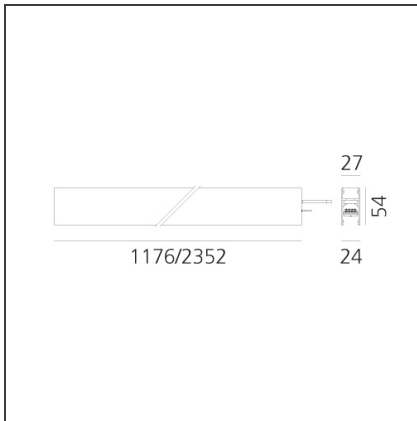

A.24 - Wall/Ceiling Diffused Emission - Track - Direct Emission - 1176mm - 4000K - White

IP20 Dimmerable:

DESIGN BY

Carlotta de Bevilacqua

TECHNICAL DRAWINGS

FEATURES

Article Code:	AQ31101	Series:	Indoor, 2018
Colour:	White		Artemide Collection
Installation:	Recessed, Wall, Suspension, Ceiling	Emission:	Direct
Environment:	Indoor		

DIMENSIONS

Length:	cm 117.6
Width:	cm 2.7
Height:	cm 5.4
Weight:	kg 1.7

INCLUDED SOURCES

Category:	LED	Color temperature (K):	4000K
Number:	1	Color Tolerance:	MacAdam 2SDCM
Watt:	33W	CRI:	80
Type:	0	Service Life:	L70 (6K) 50000h

LUMINAIRE

Watt:	33W	Delivered lumens output (lm):	3014lm
		CCT:	4000K
		Efficiency:	64%
		Efficacy:	91.32lm/W
		CRI:	80

Notes

*Uses 1 DALI address. Each module, angle and curved elements are provided with mechanical and electrical joints and installation accessories. 1 bracket for fixing to ceiling is included. End caps have to be ordered separately. Opal diffusing screen has to be ordered separately. Depending on the driver, the product can be undimmable or dimmable DALI.