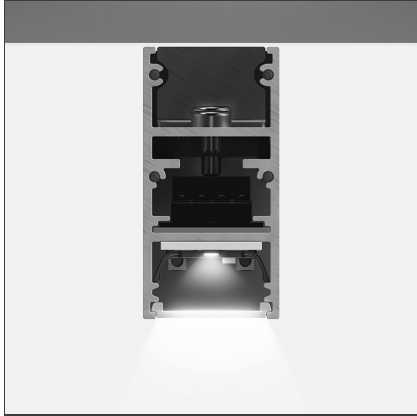

A.24 - Wall/Ceiling Diffused Emission - Track - Direct Emission - 1176mm - 4000K - White

IP20 Dimmerable:

DESIGN BY

Carlotta de Bevilacqua

TECHNICAL DRAWINGS

FEATURES

Article Code:	AQ31101	Series:	Indoor, 2018
Colour:	White		Artemide Collection
Installation:	Recessed, Wall, Suspension, Ceiling	Emission:	Direct
Environment:	Indoor		

DIMENSIONS

Length:	cm 117.6
Width:	cm 2.7
Height:	cm 5.4
Weight:	kg 1.7

INCLUDED SOURCES

Category:	LED	Color temperature (K):	4000K
Number:	1	Color Tolerance:	MacAdam 2SDCM
Watt:	33W	CRI:	80
Type:	0	Service Life:	L70 (6K) 50000h

LUMINAIRE

Watt:	33W	Delivered lumens output (lm):	3014lm
		CCT:	4000K
		Efficiency:	64%
		Efficacy:	91.32lm/W
		CRI:	80

Notes

*Uses 1 DALI address. Each module, angle and curved elements are provided with mechanical and electrical joints and installation accessories. 1 bracket for fixing to ceiling is included. End caps have to be ordered separately. Opal diffusing screen has to be ordered separately. Depending on the driver, the product can be undimmable or dimmable DALI.

ACCESSORIES

150W Ceiling power supply kit - 351x61x111H - 230VAC-48VDC IP20 - Undimmable - White AQ17901

150W Ceiling power supply kit - 351x61x111H - 230VAC-48VDC IP20 - Undimmable - Black AQ17904

240W Bare power supply + plug 230VAC-48VDC IP20 - Undimmable (for dimmable version to be combined with "DALI-Selv interface") AQ18000