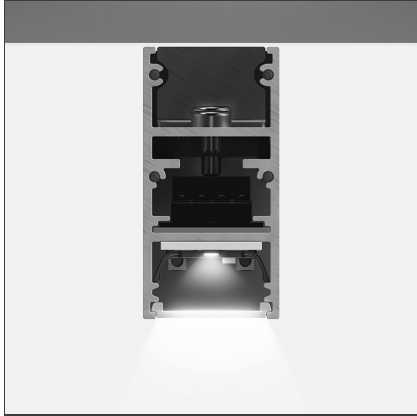

A.24 - Wall/Ceiling Diffused Emission - Track - Direct Emission - 1176mm - 4000K - Brushed Copper

IP20 Dimmerable:

DESIGN BY

Carlotta de Bevilacqua

DESCRIPTION

TECHNICAL DRAWINGS

FEATURES

Article Code:	AQ31118	Series:	Indoor, 2018
Colour:	Brushed Copper	Emission:	Artemide Collection Direct
Installation:	Recessed, Wall, Suspension, Ceiling		
Environment:	Indoor		

DIMENSIONS

Length:	cm 117.6
Width:	cm 2.7
Height:	cm 5.4
Weight:	kg 1.7

INCLUDED SOURCES

Category:	LED	Color temperature (K):	4000K
Number:	1	Color Tolerance:	MacAdam 2SDCM
Watt:	33W	CRI:	80
Type:	0	Service Life:	L70 (6K) 50000h

LUMINAIRE

Watt:	33W	Delivered lumens output (lm):	3013lm
		CCT:	4000K
		CRI:	80

Notes

*Uses 1 DALI address. Each module, angle and curved elements are provided with mechanical and electrical joints and installation accessories. 1 bracket for fixing to ceiling is included. End caps have to be ordered separately. Opal diffusing screen has to be ordered separately. Depending on the driver, the product can be undimmable or dimmable DALI.

ACCESSORIES

A.24 - Remote Box Power Supply Kit - 313x243x57,5h - (230VAC-48VDC 240W DALI) AQ16000

240W Recessed power supply kit - 396x195x112H - 230VAC-48VDC IP20 - DALI AQ16801

A.24 - Opal Diffusing Screen - 10m AQ16200