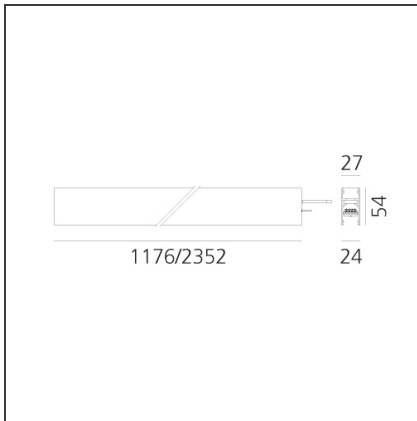

A.24 - Wall/Ceiling Diffused Emission - Track - Direct Emission - 1176mm - 4000K - Brushed Copper

IP20 Dimmerable:

DESIGN BY

Carlotta de Bevilacqua

DESCRIPTION

TECHNICAL DRAWINGS

FEATURES

Article Code:	AQ31118	Series:	Indoor, 2018
Colour:	Brushed Copper	Emission:	Artemide Collection Direct
Installation:	Recessed, Wall, Suspension, Ceiling		
Environment:	Indoor		

DIMENSIONS

Length:	cm 117.6
Width:	cm 2.7
Height:	cm 5.4
Weight:	kg 1.7

INCLUDED SOURCES

Category:	LED	Color temperature (K):	4000K
Number:	1	Color Tolerance:	MacAdam 2SDCM
Watt:	33W	CRI:	80
Type:	0	Service Life:	L70 (6K) 50000h

LUMINAIRE

Watt:	33W	Delivered lumens output (lm):	3013lm
		CCT:	4000K
		CRI:	80

Notes

*Uses 1 DALI address. Each module, angle and curved elements are provided with mechanical and electrical joints and installation accessories. 1 bracket for fixing to ceiling is included. End caps have to be ordered separately. Opal diffusing screen has to be ordered separately. Depending on the driver, the product can be undimmable or dimmable DALI.