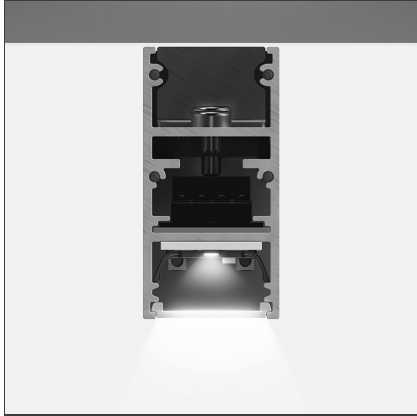

A.24 - Wall/Ceiling Diffused Emission - Track - Direct Emission - 1176mm - 4000K - Black

IP20 Dimmerable:

DESIGN BY

Carlotta de Bevilacqua

TECHNICAL DRAWINGS

FEATURES

| | | | |
|----------------------|-------------------------------------|------------------|----------------------------|
| Article Code: | AQ31104 | Series: | Indoor, 2018 |
| Colour: | Black | Emission: | Artemide Collection Direct |
| Installation: | Recessed, Wall, Suspension, Ceiling | | |
| Environment: | Indoor | | |

DIMENSIONS

| | |
|----------------|----------|
| Length: | cm 117.6 |
| Width: | cm 2.7 |
| Height: | cm 5.4 |
| Weight: | kg 1.7 |

INCLUDED SOURCES

| | | | |
|------------------|-----|-------------------------------|-----------------|
| Category: | LED | Color temperature (K): | 4000K |
| Number: | 1 | Color Tolerance: | MacAdam 2SDCM |
| Watt: | 33W | CRI: | 80 |
| Type: | 0 | Service Life: | L70 (6K) 50000h |

LUMINAIRE

| | | | |
|--------------|-----|--------------------------------------|-----------|
| Watt: | 33W | Delivered lumens output (lm): | 3014lm |
| | | CCT: | 4000K |
| | | Efficiency: | 64% |
| | | Efficacy: | 91.32lm/W |
| | | CRI: | 80 |

ACCESSORIES

A.24 - Remote Box Power Supply Kit - 313x243x57,5h - (230VAC-48VDC 240W DALI) AQ16000

240W Recessed power supply kit - 396x195x112H - 230VAC-48VDC IP20 - DALI AQ16801

A.24 - Wall/Ceiling Accessories - Transition Cap - Black AQ39404