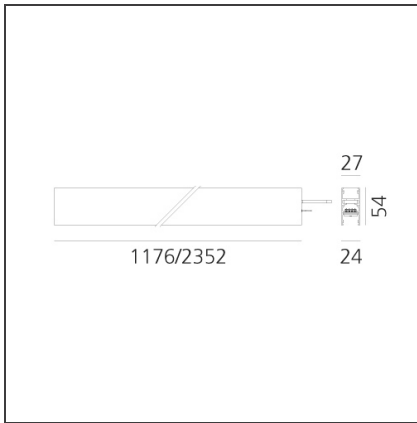

A.24 - Wall/Ceiling Diffused Emission - Track - Direct Emission - 1176mm - 4000K - Black

IP20 Dimmerable:

DESIGN BY

Carlotta de Bevilacqua

TECHNICAL DRAWINGS

FEATURES

| | | | |
|----------------------|-------------------------------------|------------------|----------------------------|
| Article Code: | AQ31104 | Series: | Indoor, 2018 |
| Colour: | Black | Emission: | Artemide Collection Direct |
| Installation: | Recessed, Wall, Suspension, Ceiling | | |
| Environment: | Indoor | | |

DIMENSIONS

| | |
|----------------|----------|
| Length: | cm 117.6 |
| Width: | cm 2.7 |
| Height: | cm 5.4 |
| Weight: | kg 1.7 |

INCLUDED SOURCES

| | | | |
|------------------|-----|-------------------------------|-----------------|
| Category: | LED | Color temperature (K): | 4000K |
| Number: | 1 | Color Tolerance: | MacAdam 2SDCM |
| Watt: | 33W | CRI: | 80 |
| Type: | 0 | Service Life: | L70 (6K) 50000h |

LUMINAIRE

| | | | |
|--------------|-----|--------------------------------------|-----------|
| Watt: | 33W | Delivered lumens output (lm): | 3014lm |
| | | CCT: | 4000K |
| | | Efficiency: | 64% |
| | | Efficacy: | 91.32lm/W |
| | | CRI: | 80 |