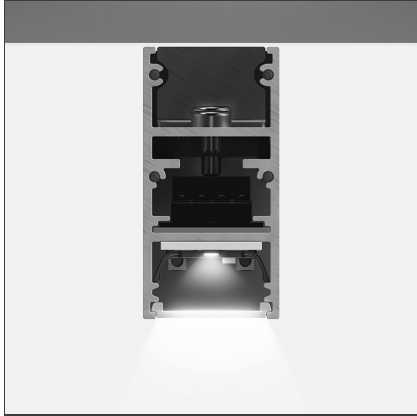

# A.24 - Wall/Ceiling Diffused Emission - Track - Direct Emission - 1176mm - 2700K - Brushed Copper

IP20    Dimmerable: 

## DESCRIPTION

A.24 is an open platform. A single intelligent profile generates three light performances while following the architecture with continuity, freedom and exibility. It is a fluid system that harbours a patented optoelectronic technology.

## FEATURES

<b>Article Code:</b>	AQ37018	<b>Series:</b>	Indoor, 2018
<b>Colour:</b>	Brushed Copper	<b>Emission:</b>	Artemide Collection Direct
<b>Installation:</b>	Recessed, Wall, Suspension, Ceiling		
<b>Environment:</b>	Indoor		

## DIMENSIONS

<b>Length:</b>	cm 117.6
<b>Width:</b>	cm 2.7
<b>Height:</b>	cm 5.4
<b>Weight:</b>	kg 1.7