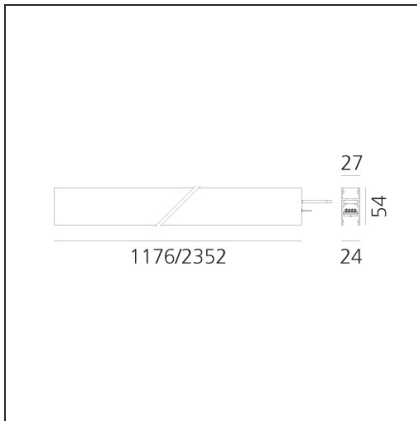

TECHNICAL DRAWINGS

FEATURES

Article Code:	AQ37018	Series:	Indoor, 2018
Colour:	Brushed Copper	Emission:	Artemide Collection Direct
Installation:	Recessed, Wall, Suspension, Ceiling		
Environment:	Indoor		

DIMENSIONS

Length:	cm 117.6
Width:	cm 2.7
Height:	cm 5.4
Weight:	kg 1.7

INCLUDED SOURCES

Category:	LED	Color temperature (K):	2700K
Number:	1	Color Tolerance:	MacAdam 2SDCM
Watt:	33W	Service Life:	L70 (6K) 50000h
Type:	0		

LUMINAIRE

Watt:	33W	Delivered lumens output (lm):	2884lm
		CCT:	2700K
		CRI:	80

Notes

*Uses 1 DALI address. Each module, angle and curved elements are provided with mechanical and electrical joints and installation accessories. 1 bracket for fixing to ceiling is included. End caps have to be ordered separately. Opal diffusing screen has to be ordered separately.