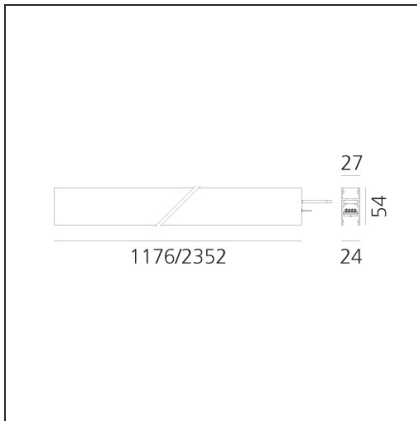

TECHNICAL DRAWINGS

FEATURES

Article Code:	AQ37020	Series:	Indoor, 2018
Colour:	Brushed Bronze		Artemide Collection
Installation:	Recessed, Wall, Suspension, Ceiling	Emission:	Direct
Environment:	Indoor		

DIMENSIONS

Length:	cm 117.6
Width:	cm 2.7
Height:	cm 5.4
Weight:	kg 1.7

INCLUDED SOURCES

Category:	LED	Color temperature (K):	2700K
Number:	1	Color Tolerance:	MacAdam 2SDCM
Watt:	33W	Service Life:	L70 (6K) 50000h
Type:	0		

LUMINAIRE

Watt:	33W	Delivered lumens output (lm):	2884lm
		CCT:	2700K
		CRI:	80

Notes

*Uses 1 DALI address. Each module, angle and curved elements are provided with mechanical and electrical joints and installation accessories. 1 bracket for fixing to ceiling is included. End caps have to be ordered separately. Opal diffusing screen has to be ordered separately.