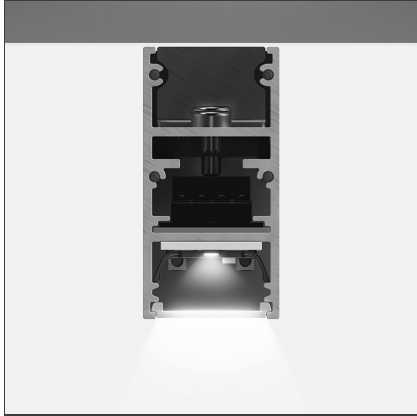

A.24 - Wall/Ceiling Diffused Emission - Track - Direct Emission - 1176mm - 2700K - Brushed Bronze

IP20    Dimmerable: 

DESIGN BY

Carlotta de Bevilacqua

DESCRIPTION

A.24 is an open platform. A single intelligent profile generates three light performances while following the architecture with continuity, freedom and exibility. It is a fluid system that harbours a patented optoelectronic technology.

TECHNICAL DRAWINGS

FEATURES

Article Code:	AQ37020	Series:	Indoor, 2018
Colour:	Brushed Bronze		Artemide Collection
Installation:	Recessed, Wall, Suspension, Ceiling	Emission:	Direct
Environment:	Indoor		

DIMENSIONS

Length:	cm 117.6
Width:	cm 2.7
Height:	cm 5.4
Weight:	kg 1.7

INCLUDED SOURCES

Category:	LED	Color temperature (K):	2700K
Number:	1	Color Tolerance:	MacAdam 2SDCM
Watt:	33W	Service Life:	L70 (6K) 50000h
Type:	0		

LUMINAIRE

Watt:	33W	Delivered lumens output (lm):	2884lm
		CCT:	2700K
		CRI:	80

Notes

*Uses 1 DALI address. Each module, angle and curved elements are provided with mechanical and electrical joints and installation accessories. 1 bracket for fixing to ceiling is included. End caps have to be ordered separately. Opal diffusing screen has to be ordered separately.