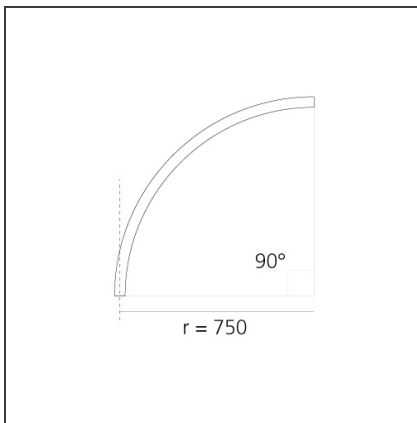

TECHNICAL DRAWINGS

FEATURES

Article Code:	AQ63204	Series:	Indoor, 2018
Colour:	Black		Artemide Collection
Installation:	Recessed, Wall, Suspension, Ceiling	Emission:	Direct
Environment:	Indoor		

DIMENSIONS

Width:	cm 2.7
Height:	cm 5.4

INCLUDED SOURCES

Category:	LED	Color temperature (K):	4000K
Number:	1	Color Tolerance:	MacAdam 2SDCM
Watt:	33W	CRI:	80
Type:	0	Service Life:	L70 (6K) 50000h

LUMINAIRE

Watt:	34W	Delivered lumens output (lm):	2374lm
		CCT:	4000K
		CRI:	80

Notes

*Uses 1 DALI address. Each module, angle and curved elements are provided with mechanical and electrical joints and installation accessories. End caps have to be ordered separately. Opal diffusing screen has to be ordered separately. Depending on the driver, the product can be undimmable or dimmable DALI.