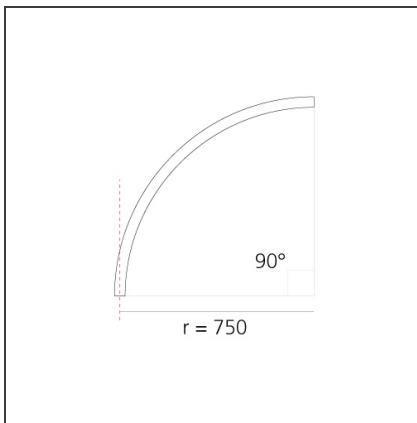

A.24 - Wall/Ceiling Diffused Emission - Curved Elements - R=750mm - $\alpha=90^\circ$ - 3000K - White

IP20 Dimmerable: + -

DESIGN BY

Carlotta de Bevilacqua

TECHNICAL DRAWINGS

FEATURES

Article Code:	AQ63101	Series:	Indoor, 2018
Colour:	White		Artemide Collection
Installation:	Recessed, Wall, Suspension, Ceiling	Emission:	Direct
Environment:	Indoor		

DIMENSIONS

Width:	cm 2.7
Height:	cm 5.4

INCLUDED SOURCES

Category:	LED	Color temperature (K):	3000K
Number:	1	Color Tolerance:	MacAdam 2SDCM
Watt:	33W	Service Life:	L70 (6K) 50000h
Type:	0		

LUMINAIRE

Watt:	34W	Delivered lumens output (lm):	2374lm
		CCT:	3000K
		CRI:	80