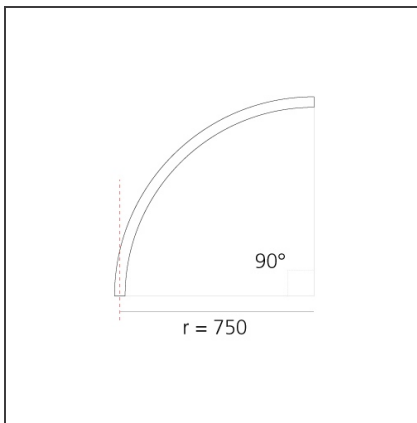

**A.24 - Wall/Ceiling Diffused Emission - Curved Elements - R=750mm -  $\alpha=90^\circ$  - 3000K - Brushed Bronze**

IP20 Dimmerable:

**DESIGN BY**

Carlotta de Bevilacqua

**DESCRIPTION**

**TECHNICAL DRAWINGS**

**DIMENSIONS**

<b>Width:</b>	cm 2.7
<b>Height:</b>	cm 5.4

**INCLUDED SOURCES**

<b>Category:</b>	LED	<b>Color temperature (K):</b>	3000K
<b>Number:</b>	1	<b>Color Tolerance:</b>	MacAdam 2SDCM
<b>Watt:</b>	33W	<b>Service Life:</b>	L70 (6K) 50000h
<b>Type:</b>	0		