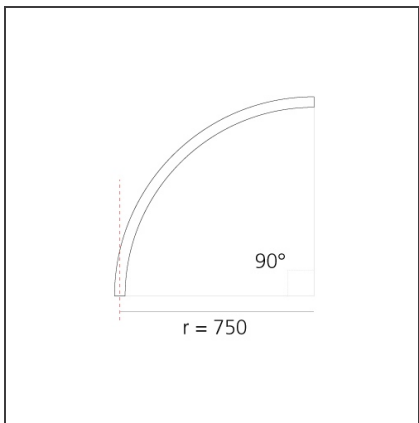

**A.24 - Wall/Ceiling Diffused Emission - Curved Elements - R=750mm -  $\alpha=90^\circ$  - 2700K - White**

IP20 Dimmerable: + -

**DESIGN BY**

Carlotta de Bevilacqua

**TECHNICAL DRAWINGS**

**FEATURES**

<b>Article Code:</b>	AQ63701	<b>Series:</b>	Indoor, 2018
<b>Colour:</b>	White		Artemide Collection
<b>Installation:</b>	Ceiling, Suspension, Wall, Recessed	<b>Emission:</b>	Direct
<b>Environment:</b>	Indoor		

**DIMENSIONS**

<b>Width:</b>	cm 2.7
<b>Height:</b>	cm 5.4

**INCLUDED SOURCES**

<b>Category:</b>	LED	<b>Color temperature (K):</b>	2700K
<b>Number:</b>	1	<b>Color Tolerance:</b>	MacAdam 2SDCM
<b>Watt:</b>	34W	<b>Service Life:</b>	L70 (6K) 50000h
<b>Type:</b>	0		