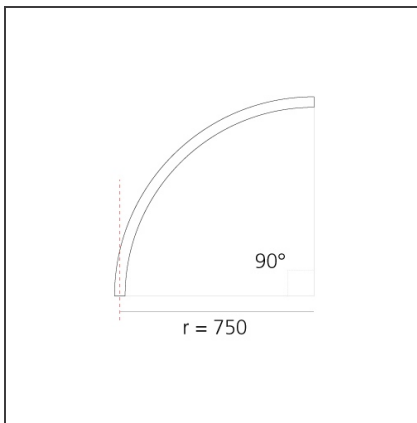

FEATURES

Article Code:	AQ63718	Series:	Indoor, 2018
Colour:	Brushed Copper	Emission:	Artemide Collection Direct
Installation:	Recessed, Wall, Suspension, Ceiling		
Environment:	Indoor		

DIMENSIONS

Width:	cm 2.7
Height:	cm 5.4

INCLUDED SOURCES

Category:	LED	Color temperature (K):	2700K
Number:	1	Color Tolerance:	MacAdam 2SDCM
Watt:	34W	Service Life:	L70 (6K) 50000h
Type:	0		

LUMINAIRE

Watt:	34W	Delivered lumens output (lm):	2374lm
		CCT:	2700K
		CRI:	80

Notes

*Uses 1 DALI address. Each module, angle and curved elements are provided with mechanical and electrical joints and installation accessories. End caps have to be ordered separately. Opal diffusing screen has to be ordered separately. Depending on the driver, the product can be undimmable or dimmable DALI.