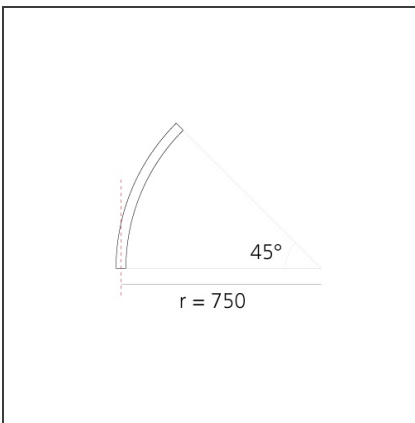

FEATURES

Article Code:	AQ62720	Series:	Indoor, 2018
Colour:	Brushed Bronze		Artemide Collection
Installation:	Recessed, Wall, Suspension, Ceiling	Emission:	Direct
Environment:	Indoor		

DIMENSIONS

Width:	cm 2.7
Height:	cm 5.4

INCLUDED SOURCES

Category:	LED	Color temperature (K):	2700K
Number:	1	Color Tolerance:	MacAdam 2SDCM
Watt:	17W	Service Life:	L70 (6K) 50000h
Type:	0		

LUMINAIRE

Watt:	17W	Delivered lumens output (lm):	1187lm
		CCT:	2700K
		CRI:	80

Notes

*Uses 1 DALI address. Each module, angle and curved elements are provided with mechanical and electrical joints and installation accessories. End caps have to be ordered separately. Opal diffusing screen has to be ordered separately.